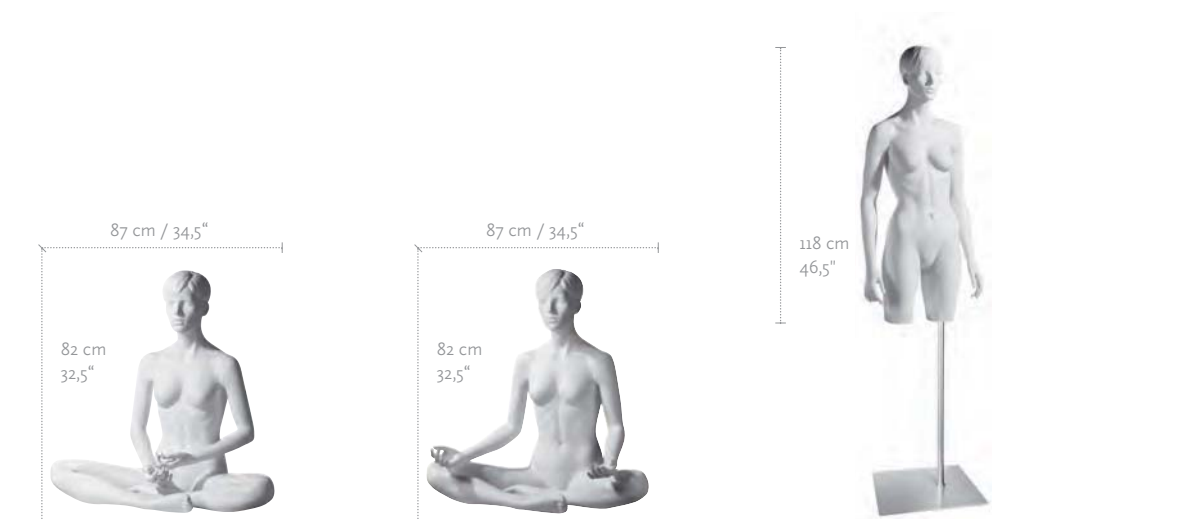

AHF-15

AHF-12

AHF-13

AHTF-14

AM-01
400 X 400 X 4 mm

AM-02
600 X 400 X 6 mm

MEASUREMENTS	EU	US
HEIGHT approx.	174 cm	68,5"
CLOTHES SIZE	S/M	S/M
SHOE SIZE	38/39	8,5
FURTHER MEASUREMENTS ON REQUEST		

COLORS	
WHITE	1313
SUEDE GRAY (AHF-14 / AHF-15)	3405