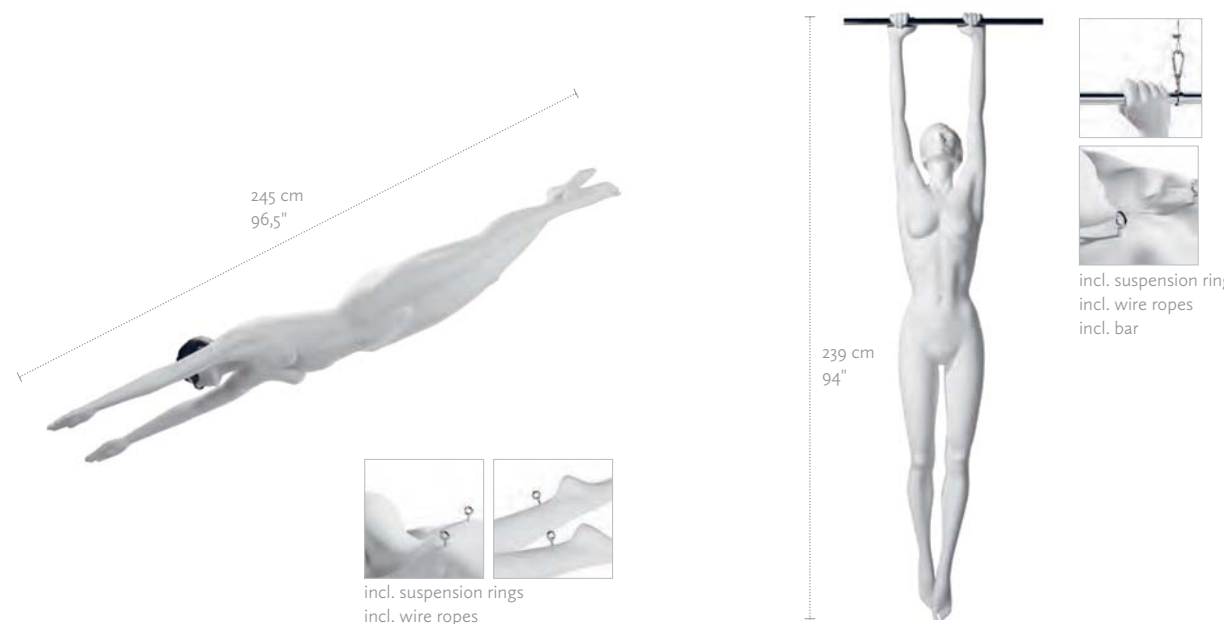

AHF-06

AHF-05

MEASUREMENTS	EU	US
HEIGHT approx.	174 cm	68,5"
CLOTHES SIZE	S/M	S/M
SHOE SIZE	38/39	8,5
FURTHER MEASUREMENTS ON REQUEST		

COLORS	
WHITE	1313
SUEDE GRAY (AHF-14 / AHF-15)	3405

AM-01
400 X 400 X 4 mm