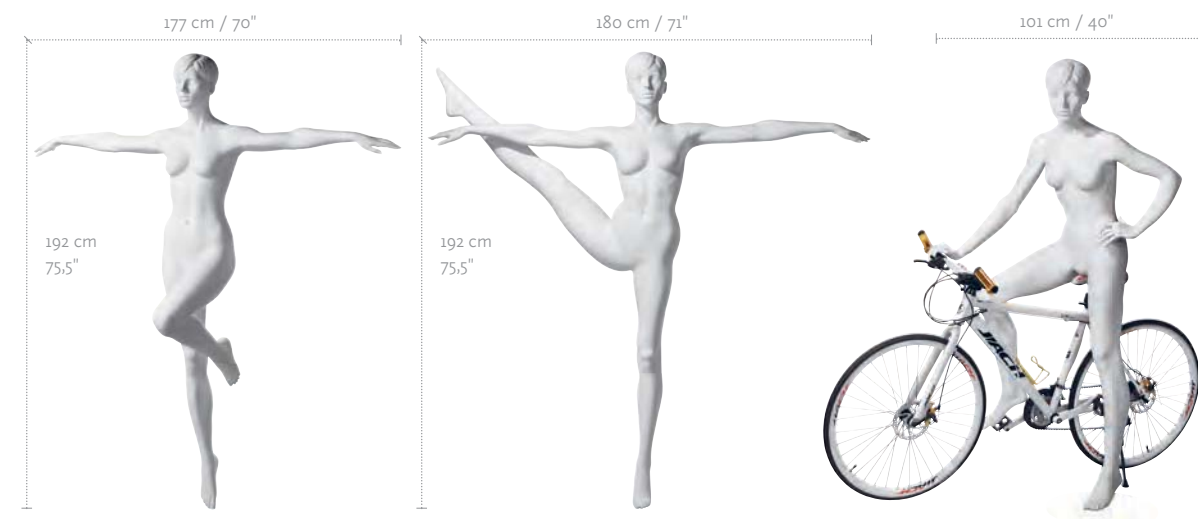

AHF-08

AHF-11

AHF-07