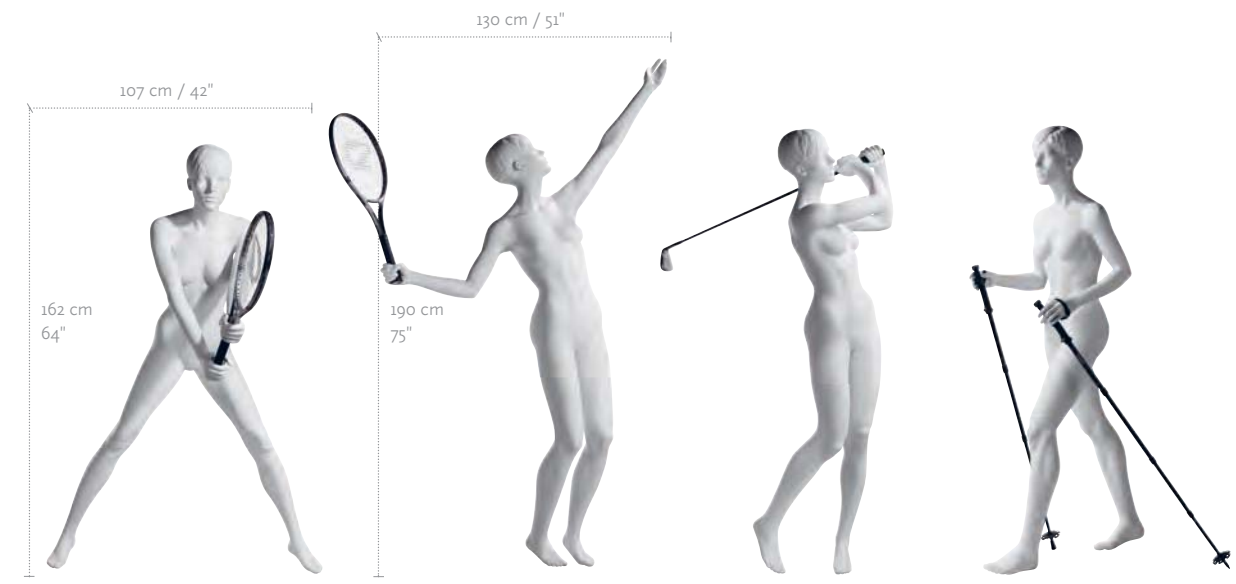

AHF-03

AHF-04

AHF-09

AHF-10