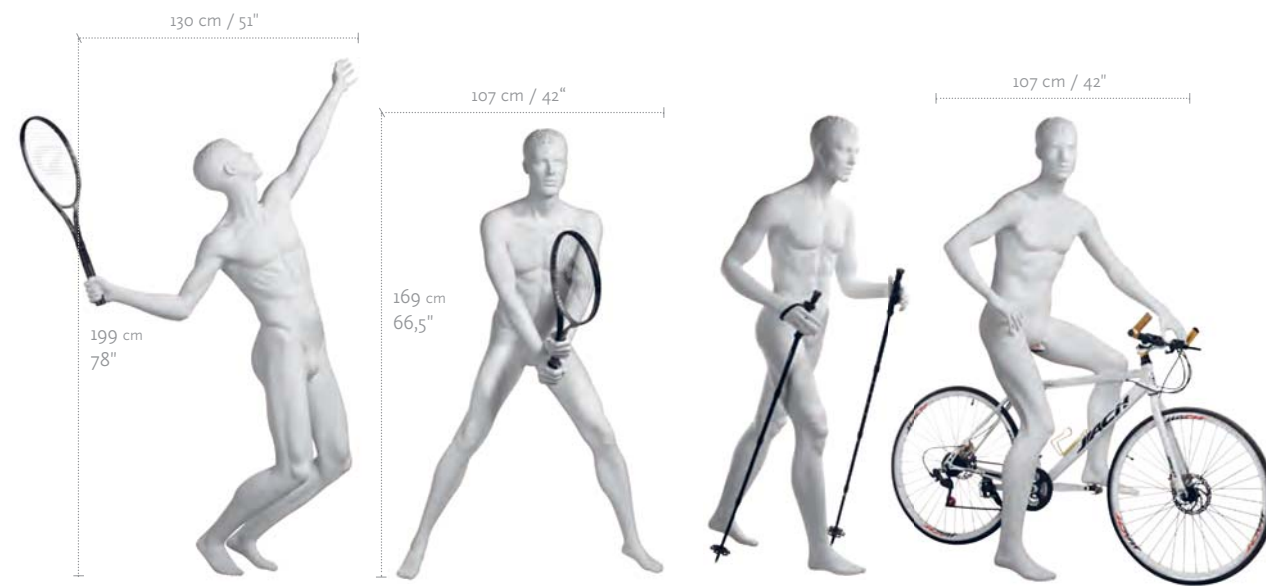

AHM-05

AHM-04

AHM-13

AHM-12