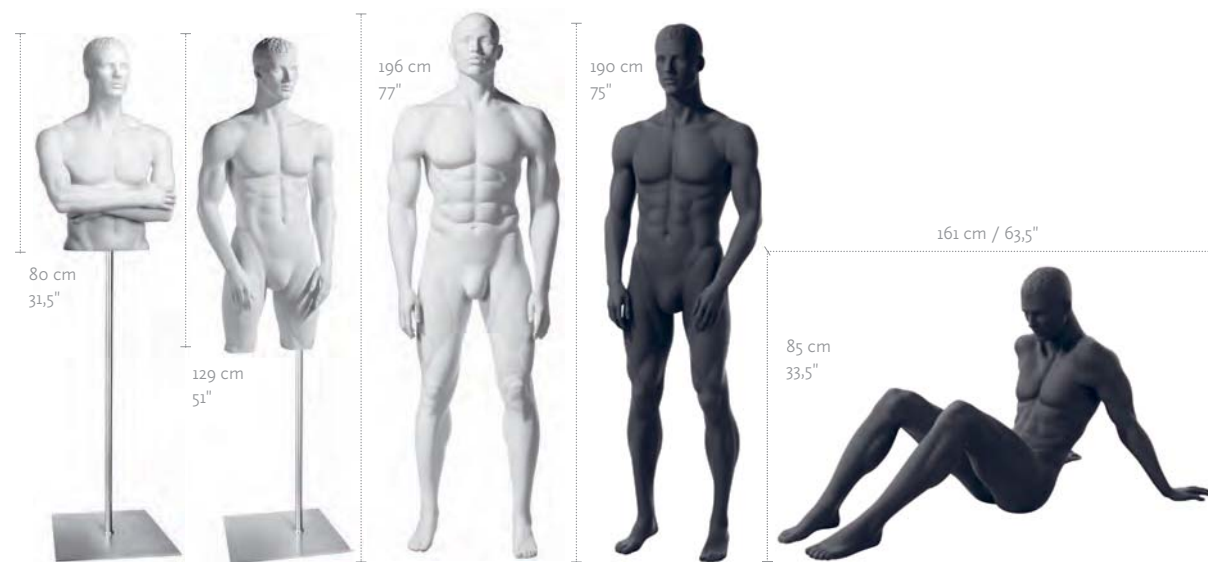

AHBM-15D

AHTM-15

AHM-20

AHM-15

AHM-16