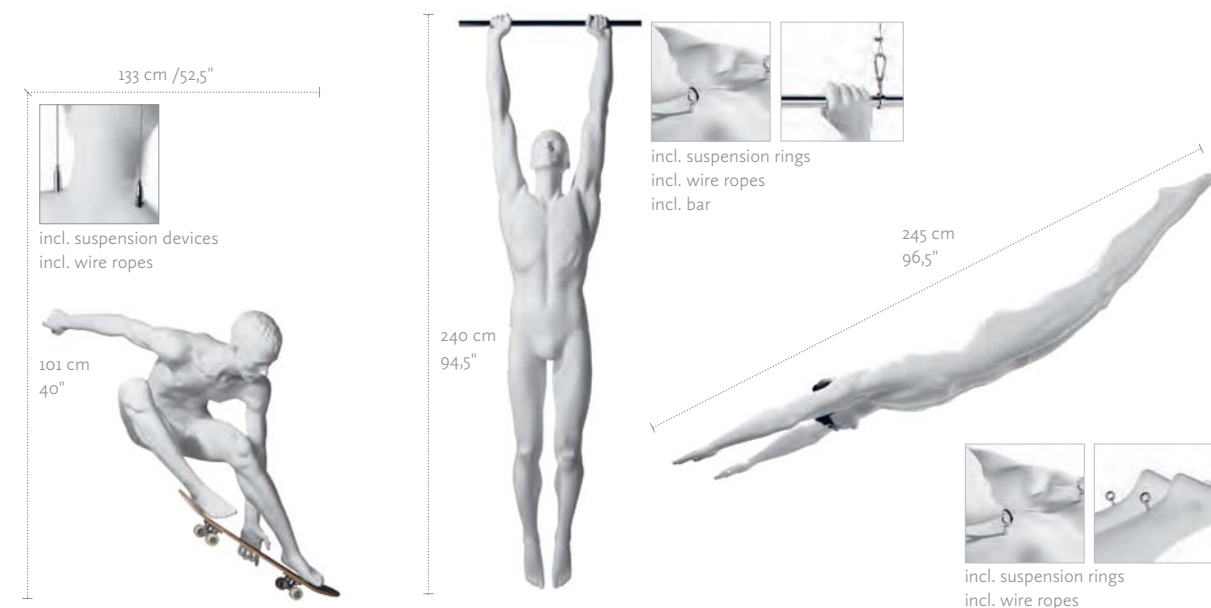

AHM-08

AHM-10

AHM-11

MEASUREMENTS	EU	US
HEIGHT approx.	184 cm	72,5"
CLOTHES SIZE	M	M
CLOTHES SIZE AHM-15/16	L	L
CLOTHES SIZE AHM-20	XXL	XXL
SHOE SIZE	42-43	9
FURTHER MEASUREMENTS ON REQUEST		
COLORS		
WHITE		1313
SUEDE BLACK (AHM-15 / AHM-16)		3406