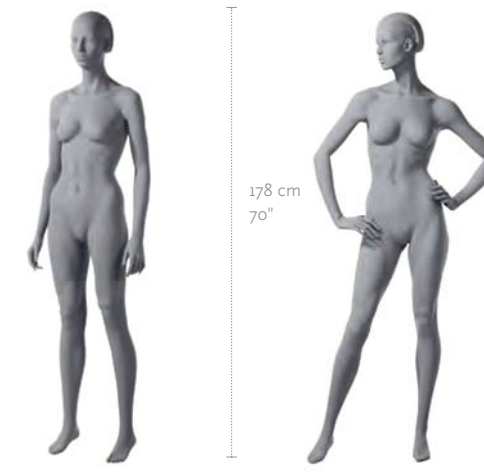

AHF-14

AHF-15