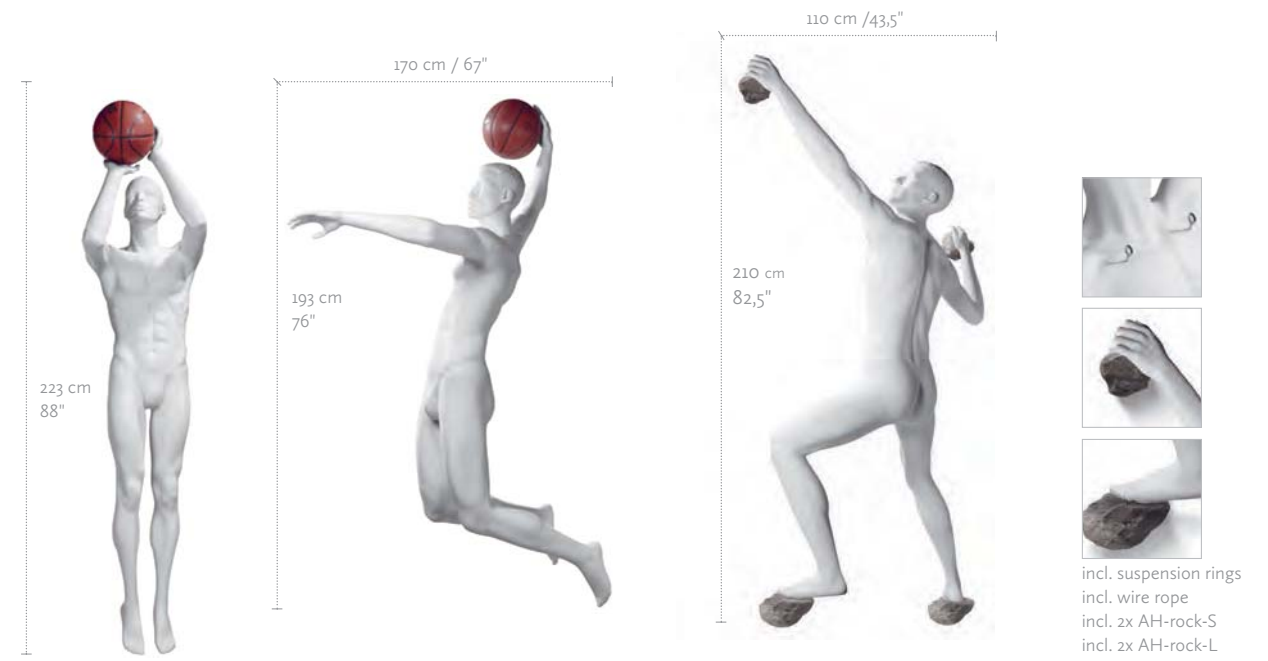

AHM-06

AHM-17

AHM-09

incl. suspension rings
incl. wire rope
incl. 2x AH-rock-S
incl. 2x AH-rock-L