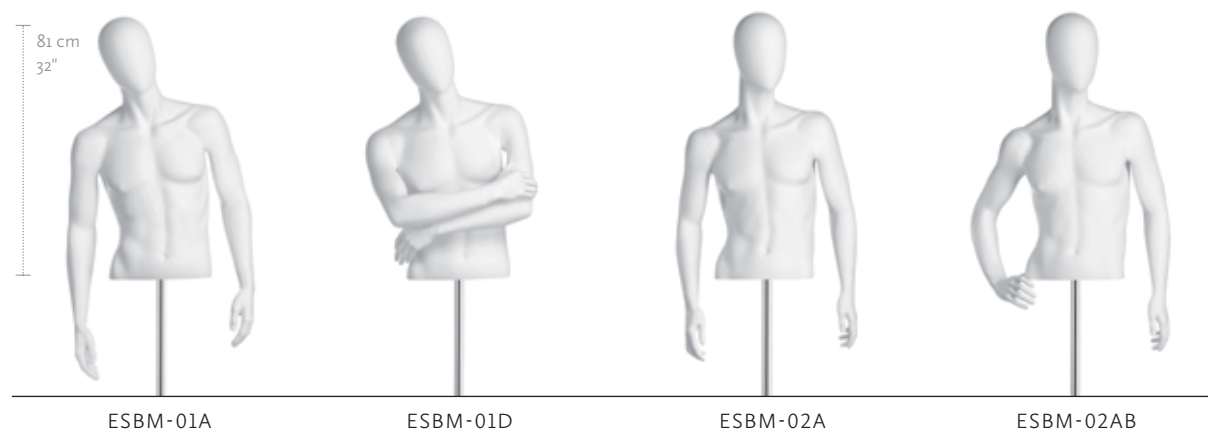

02 | TORSOS & FORMS MALE TORSOS

MEASUREMENTS	EU	US
CHEST	97 cm	38"
WAIST	78 cm	30,5"
HIP	94 cm	37"
COLLAR	37 cm	14,5"
CLOTHES SIZE	48-50	38-40
COLOR		
WHITE	1313	

Stands for torsos need to be ordered separately.