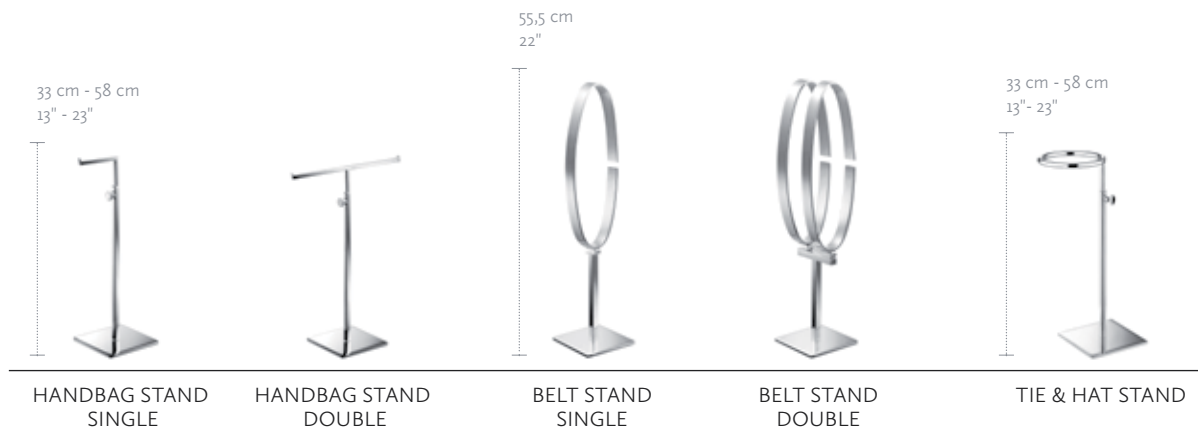

01 | OBJECTS DISPLAYS

COLORS

WHITE	1313
BRUSHED STAINLESS STEEL LOOK	4101
CHROME	4102