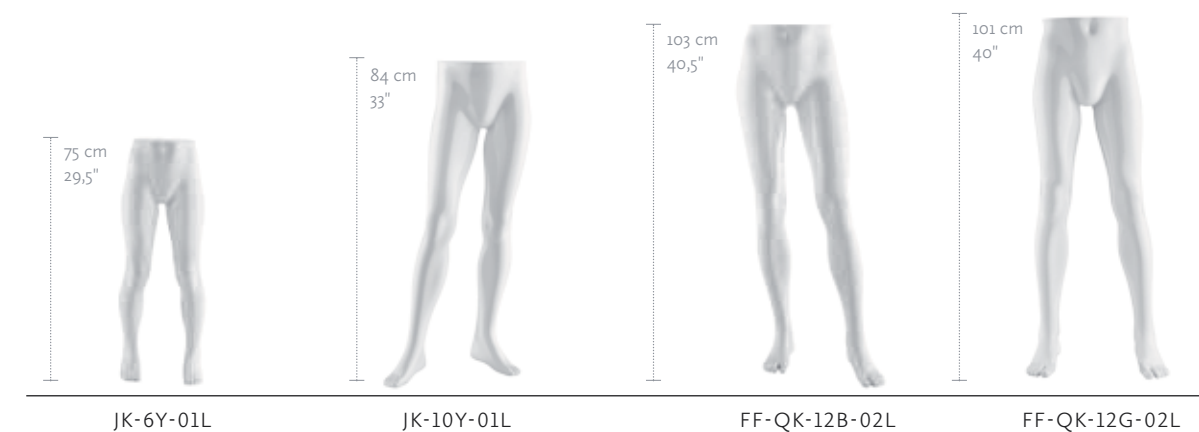

02 | TORSOS & FORMS KIDS TORSOS & TROUSER FORMS

CLOTHES SIZE	EU	US
4 YEARS	104-110	5
6 YEARS	116-122	6-7
8 YEARS	128-134	9-10
10 YEARS	140-146	11
12 YEARS	152-158	14

COLORS	
WHITE	1313
WHITE SHINY	1313S

Stands for torsos need to be ordered separately.