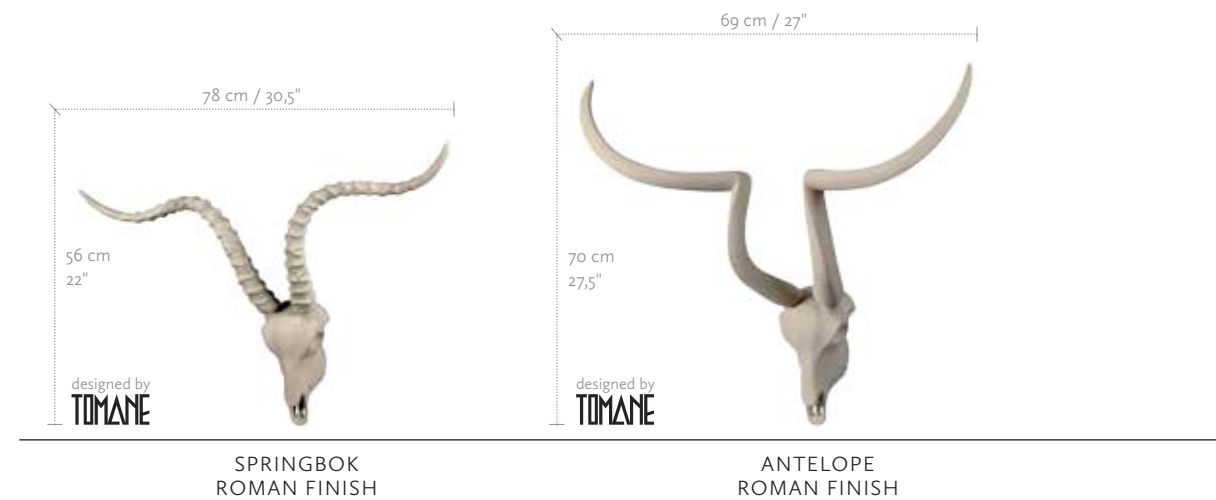

01 | OBJECTS
ANIMALS

Lampshades are not included.