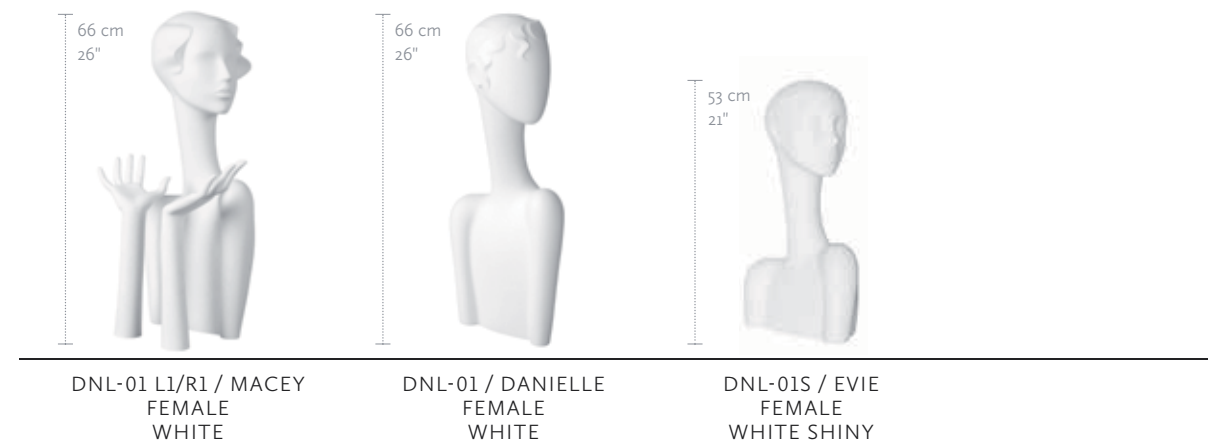

02 | TORSOS & FORMS ELEGANCE

FEMALE MEASUREMENTS	EU	US
BUST	83 cm	32,5"
WAIST	62 cm	24,5"
HIP	88 cm	34,5"
CUP SIZE	75 B	34 B
CLOTHES SIZE	36-38	8-10

Stands for torsos need to be ordered separately.