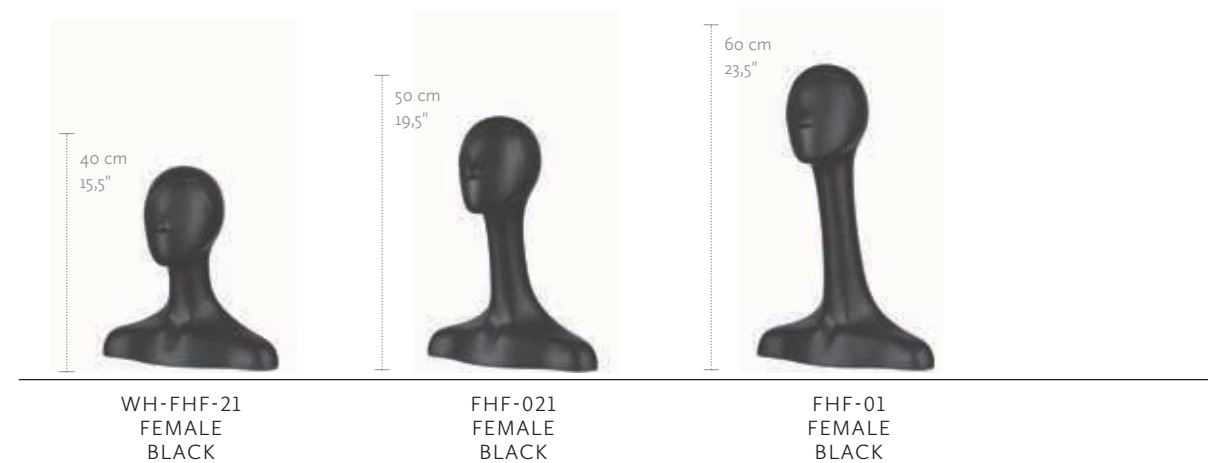

02 | TORSOS & FORMS ELEGANCE

FEMALE MEASUREMENTS	EU	US
BUST	83 cm	32,5"
WAIST	62 cm	24,5"
HIP	88 cm	34,5"
CUP SIZE	75 B	34 B
CLOTHES SIZE	36-38	8-10

Stands for torsos need to be ordered separately.