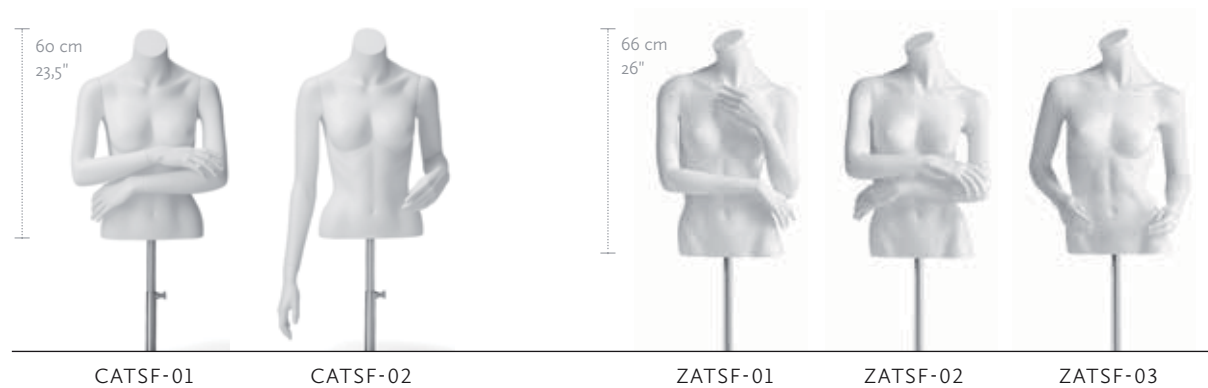

—

02 | TORSOS & FORMS

FEMALE TORSOS

MEASUREMENTS	EU	US
BUST	83 cm	32,5"
WAIST	62 cm	24,5"
HIP	88 cm	34,5"
CUP SIZE	75 B	34 B
CLOTHES SIZE	36-38	8-10
COLOR		
WHITE	1313	

Stands for torsos need to be ordered separately.

FEMALE XXL MEASUREMENTS	EU	US
BUST	107 cm	42"
WAIST	84 cm	33"
HIP	110 cm	43,5"
CUP SIZE	90 C	40 C
CLOTHES SIZE	46	18
COLOR		
WHITE	1313	

MALE XL MEASUREMENTS	EU	US
CHEST	100 cm	39,5"
WAIST	88 cm	34,5"
HIP	106 cm	41,5"
COLLAR	43 cm	17"
CLOTHES SIZE	54	44
COLOR		
WHITE	1313	

FEMALE			
MEASUREMENTS	EU	US	
HEIGHT	160 cm	63"	
BUST	84 cm	33"	
WAIST	62 cm	24,5"	
HIP	86 cm	34"	
CUP SIZE	75 B	34 B	
CLOTHES SIZE	36-38	8-10	
SHOE SIZE	38	8	
HEEL HEIGHT	10 cm	4"	

COLOR			
WHITE	1313		