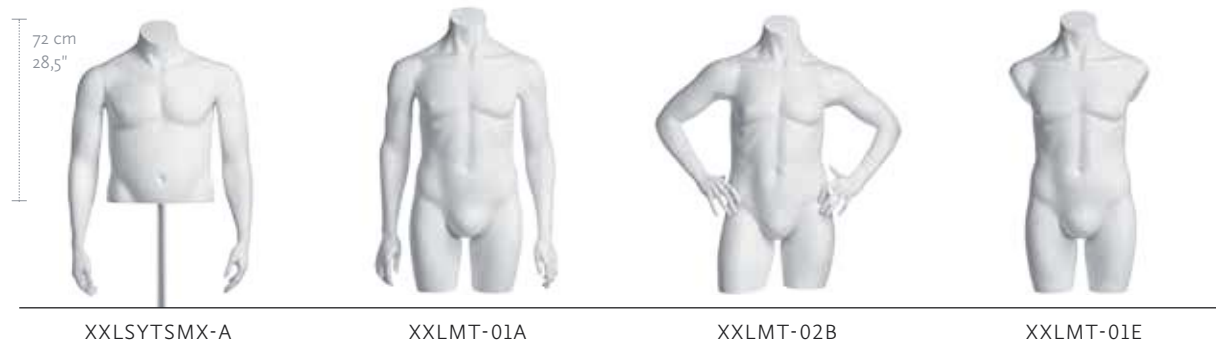

02 | TORSOS & FORMS XL & XXL TORSOS

Stands for torsos need to be ordered separately.

FEMALE XL MEASUREMENTS	EU	US
BUST	104 cm	41"
WAIST	65 cm	25,5"
HIP	90 cm	35,5"
CUP SIZE	80 C	36 C
CLOTHES SIZE	44	16
COLOR		
WHITE	1313	

FEMALE XXL MEASUREMENTS	EU	US
BUST	107 cm	42"
WAIST	84 cm	33"
HIP	110 cm	43,5"
CUP SIZE	90 C	40 C
CLOTHES SIZE	46	18
COLOR		
WHITE	1313	

MALE XL MEASUREMENTS	EU	US
CHEST	100 cm	39,5"
WAIST	88 cm	34,5"
HIP	106 cm	41,5"
COLLAR	43 cm	17"
CLOTHES SIZE	54	44
COLOR		
WHITE	1313	

MALE XXL MEASUREMENTS	EU	US
CHEST	104 cm	41"
WAIST	89 cm	36"
HIP	110 cm	43,5"
COLLAR	45 cm	17,5"
CLOTHES SIZE	56	46
COLOR		
WHITE	1313