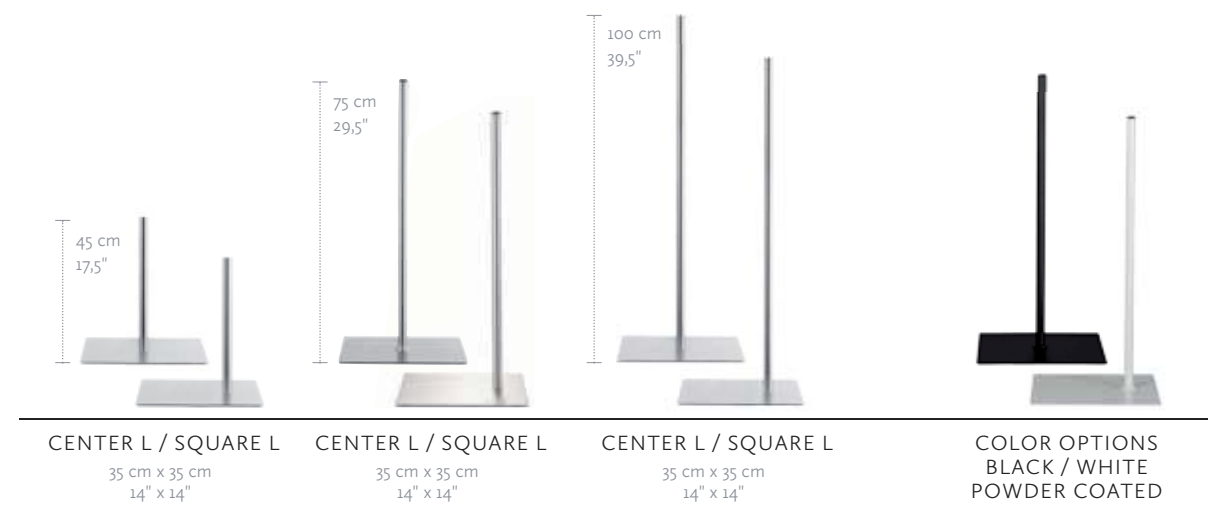

02 | TORSOS & FORMS STANDS

COLORS

BRUSHED STAINLESS STEEL LOOK	4101
BLACK POWDER COATED	4104
WHITE POWDER COATED	4110
CHROME	4102
DARK WOOD	4201
LIGHT WOOD	4202

OUR RECOMMENDATION

CENTER S / SQUARE S FOR KIDS TORSOS
CENTER M / SQUARE M FOR FEMALE TORSOS
CENTER L / SQUARE L FOR MALE TORSOS
TBMB-03S, TBWB-01S, TBWB-02S FOR KIDS TORSOS
(4-8 YEARS)