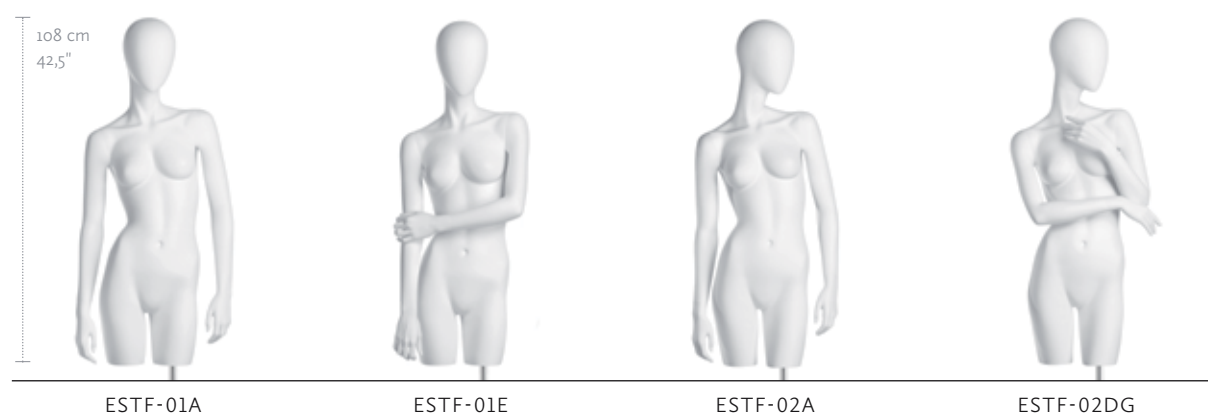

—

02 | TORSOS & FORMS

FEMALE TORSOS

MEASUREMENTS	EU	US
BUST	83 cm	32,5"
WAIST	62 cm	24,5"
HIP	88 cm	34,5"
CUP SIZE	75 B	34 B
CLOTHES SIZE	36-38	8-10
COLOR		
WHITE	1313	

Stands for torsos need to be ordered separately.