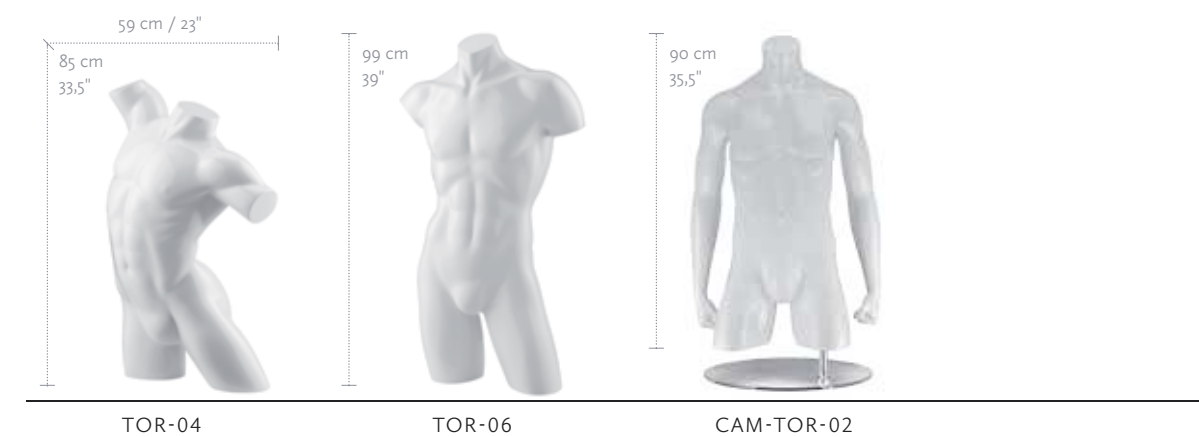

02 | TORSOS & FORMS SPORT & UNDERWEAR

FEMALE MEASUREMENTS		
	EU	US
BUST	86 cm	34"
WAIST	63 cm	25"
HIP	90 cm	35.5"
CUP SIZE	75 B	34 B
CLOTHES SIZE	36-38	8-10

COLOR		
WHITE SHINY	1313S	

MALE MEASUREMENTS		
	EU	US
CHEST	97 cm	38"
WAIST	78 cm	30.5"
HIP	90 cm	35.5"
COLLAR	37 cm	14.5"
CLOTHES SIZE	48-50	38-40

COLOR		
WHITE SHINY	1313S	

Stands for torsos need to be ordered separately.