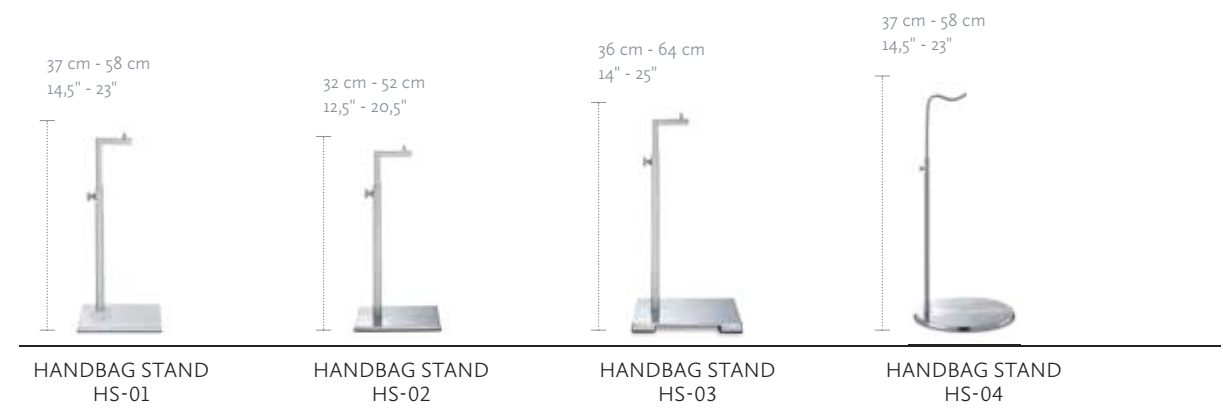

01 | OBJECTS DISPLAYS

COLORS

WHITE	1313
BRUSHED STAINLESS STEEL LOOK	4101
CHROME	4102