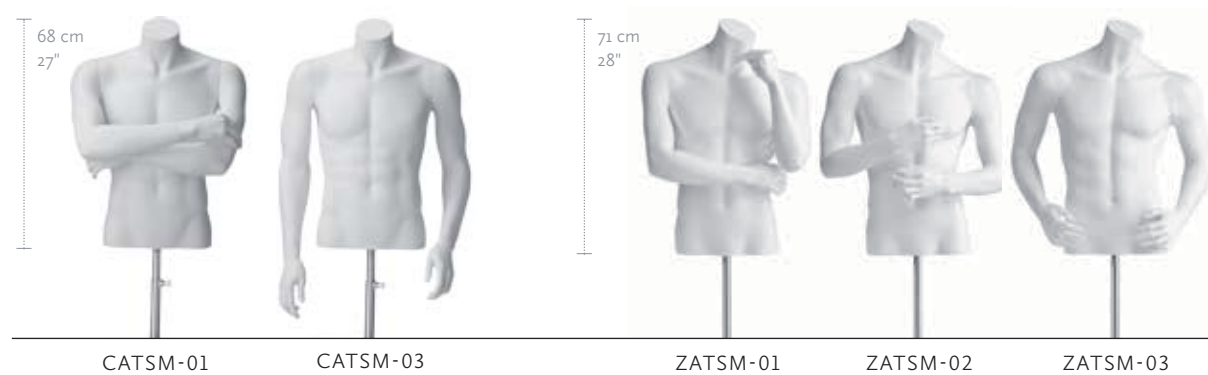

02 | TORSOS & FORMS MALE TORSOS

MEASUREMENTS	EU	US
CHEST	97 cm	38"
WAIST	78 cm	30,5"
HIP	94 cm	37"
COLLAR	37 cm	14,5"
CLOTHES SIZE	48-50	38-40
COLOR		
WHITE	1313	

Stands for torsos need to be ordered separately.