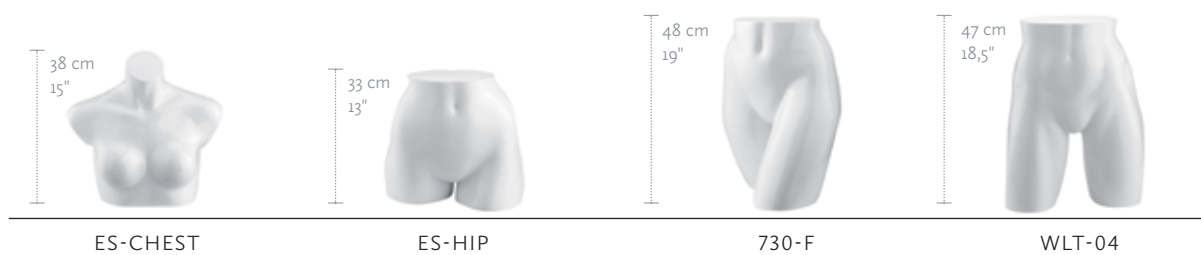

02 | TORSOS & FORMS SPORT & UNDERWEAR

FEMALE MEASUREMENTS		
	EU	US
BUST	86 cm	34"
WAIST	63 cm	25"
HIP	90 cm	35.5"
CUP SIZE	75 B	34 B
CLOTHES SIZE	36-38	8-10

COLOR		
WHITE SHINY	1313S	

MALE MEASUREMENTS		
	EU	US
CHEST	97 cm	38"
WAIST	78 cm	30.5"
HIP	90 cm	35.5"
COLLAR	37 cm	14.5"
CLOTHES SIZE	48-50	38-40

COLOR		
WHITE SHINY	1313S	

Stands for torsos need to be ordered separately.