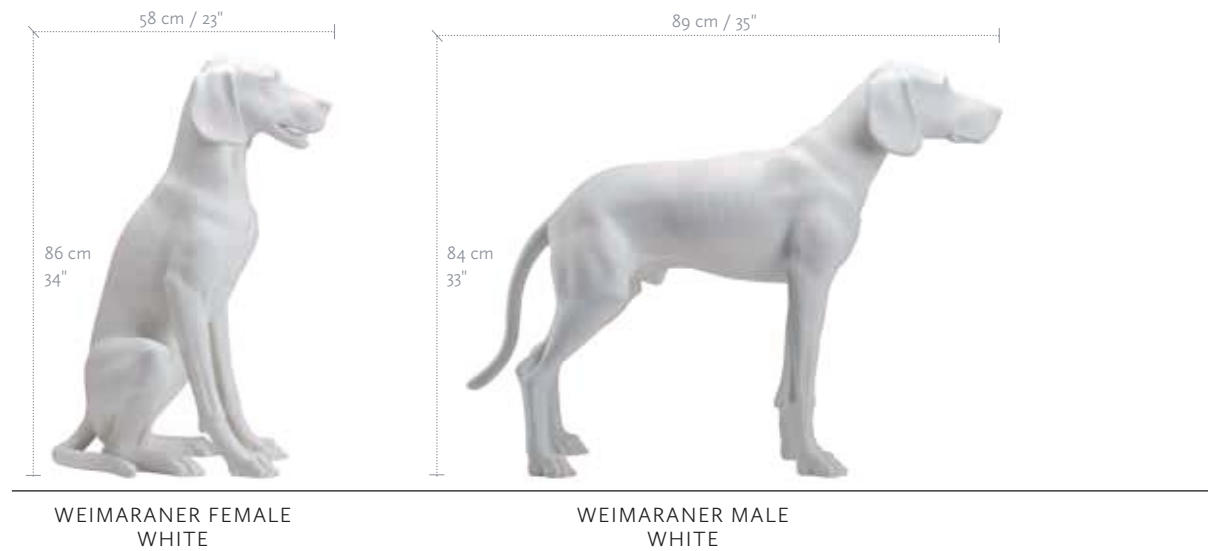

01 | OBJECTS
ANIMALS

Lampshades are not included.