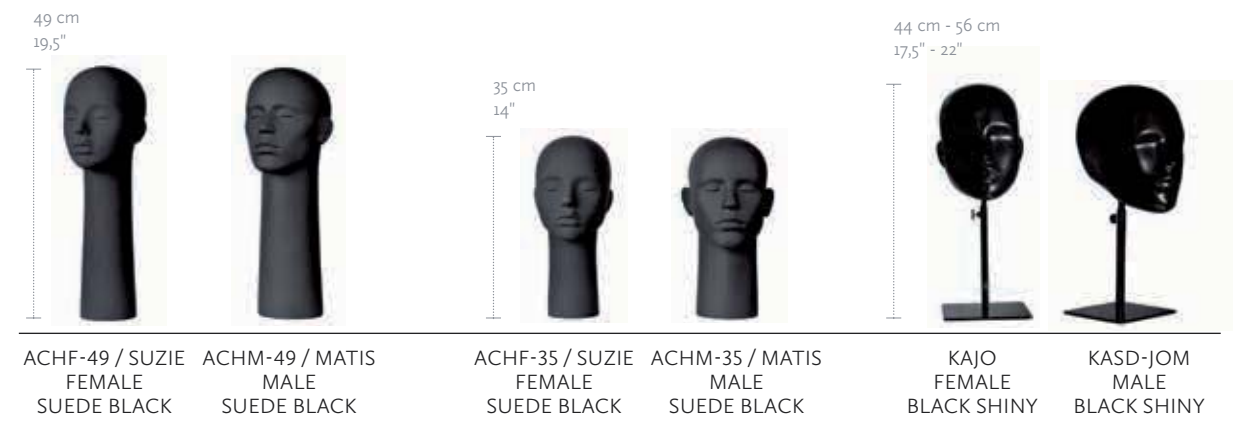

COLOR		
WHITE SHINY	1313S	

MALE MEASUREMENTS		
	EU	US
CHEST	97 cm	38"
WAIST	78 cm	30.5"
HIP	90 cm	35.5"
COLLAR	37 cm	14.5"
CLOTHES SIZE	48-50	38-40

COLOR		
WHITE SHINY	1313S	

Stands for torsos need to be ordered separately.

02 | TORSOS & FORMS ELEGANCE

FEMALE MEASUREMENTS	EU	US
BUST	83 cm	32,5"
WAIST	62 cm	24,5"
HIP	88 cm	34,5"
CUP SIZE	75 B	34 B
CLOTHES SIZE	36-38	8-10

Stands for torsos need to be ordered separately.

02 | TORSOS & FORMS HEADS & ARMS & LEGS