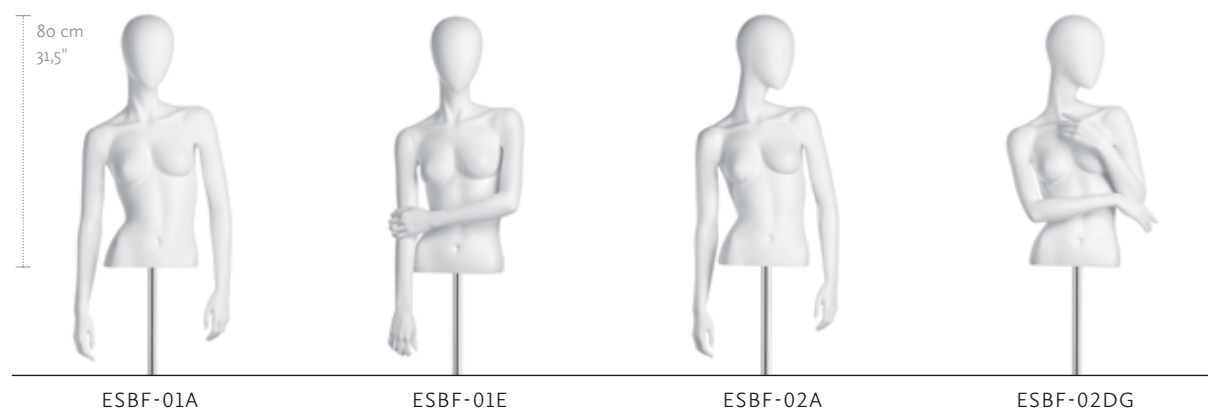

—

02 | TORSOS & FORMS

FEMALE TORSOS

MEASUREMENTS	EU	US
BUST	83 cm	32,5"
WAIST	62 cm	24,5"
HIP	88 cm	34,5"
CUP SIZE	75 B	34 B
CLOTHES SIZE	36-38	8-10
COLOR		
WHITE	1313	

Stands for torsos need to be ordered separately.