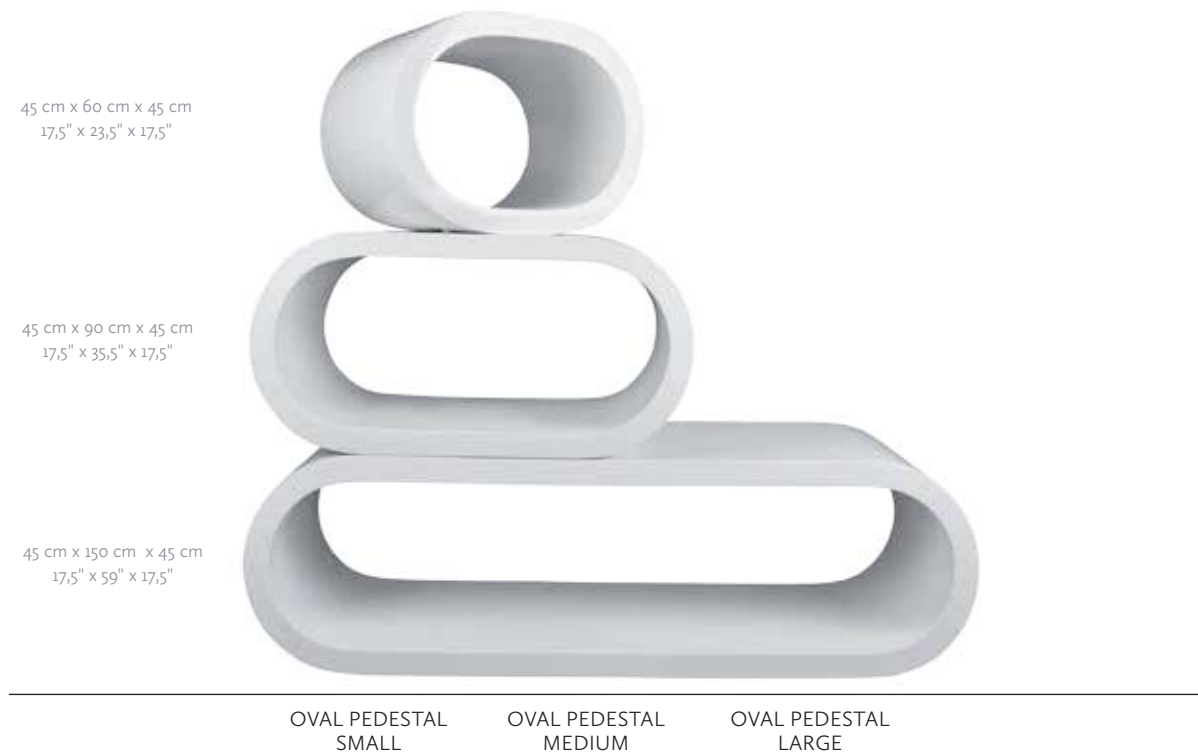

01 | OBJECTS DISPLAYS

COLORS

WHITE	1313
BRUSHED STAINLESS STEEL LOOK	4101
CHROME	4102