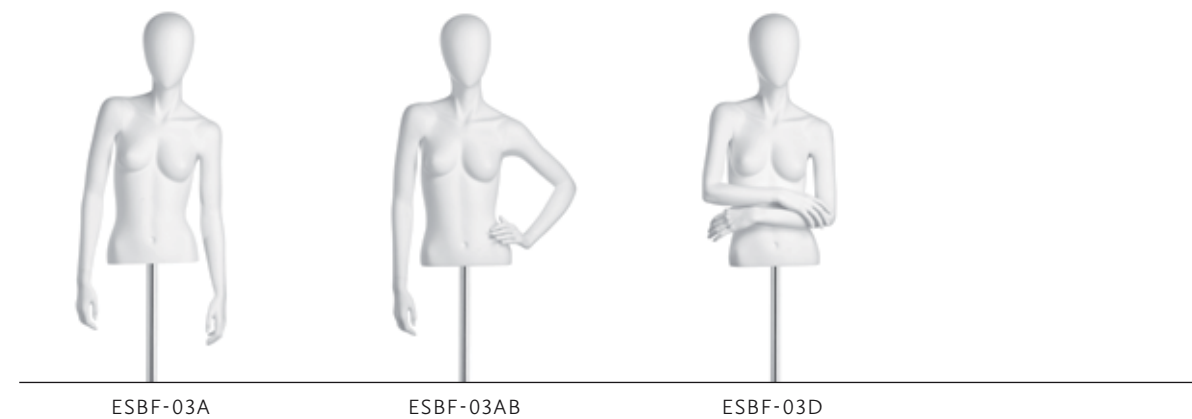

—

02 | TORSOS & FORMS

FEMALE TORSOS

MEASUREMENTS	EU	US
BUST	83 cm	32,5"
WAIST	62 cm	24,5"
HIP	88 cm	34,5"
CUP SIZE	75 B	34 B
CLOTHES SIZE	36-38	8-10
COLOR		
WHITE	1313	

Stands for torsos need to be ordered separately.