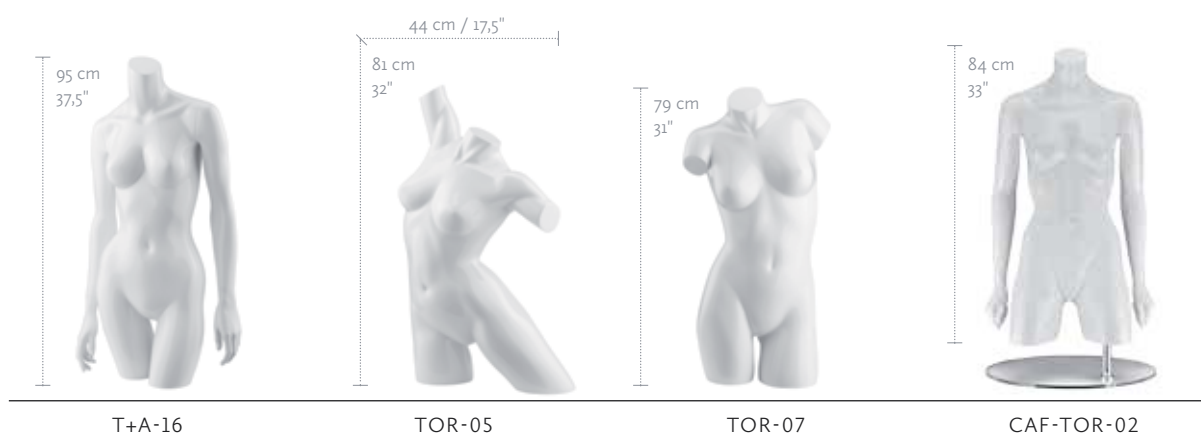

FEMALE XXL MEASUREMENTS	EU	US
BUST	107 cm	42"
WAIST	84 cm	33"
HIP	110 cm	43,5"
CUP SIZE	90 C	40 C
CLOTHES SIZE	46	18
COLOR		
WHITE	1313	

MALE XL MEASUREMENTS	EU	US
CHEST	100 cm	39,5"
WAIST	88 cm	34,5"
HIP	106 cm	41,5"
COLLAR	43 cm	17"
CLOTHES SIZE	54	44
COLOR		
WHITE	1313	

MALE XXL MEASUREMENTS	EU	US
CHEST	104 cm	41"
WAIST	89 cm	36"
HIP	110 cm	43,5"
COLLAR	45 cm	17,5"
CLOTHES SIZE	56	46
COLOR		
WHITE	1313	

02 | TORSOS & FORMS KIDS TORSOS & TROUSER FORMS

CLOTHES SIZE	EU	US
4 YEARS	104-110	5
6 YEARS	116-122	6-7
8 YEARS	128-134	9-10
10 YEARS	140-146	11
12 YEARS	152-158	14

COLORS	
WHITE	1313
WHITE SHINY	1313S

Stands for torsos need to be ordered separately.

02 | TORSOS & FORMS SPORT & UNDERWEAR

FEMALE MEASUREMENTS		
	EU	US
BUST	86 cm	34"
WAIST	63 cm	25"
HIP	90 cm	35.5"
CUP SIZE	75 B	34 B
CLOTHES SIZE	36-38	8-10

COLOR		
WHITE SHINY	1313S	

MALE MEASUREMENTS		
	EU	US
CHEST	97 cm	38"
WAIST	78 cm	30.5"
HIP	90 cm	35.5"
COLLAR	37 cm	14.5"
CLOTHES SIZE	48-50	38-40

COLOR		
WHITE SHINY	1313S	

Stands for torsos need to be ordered separately.