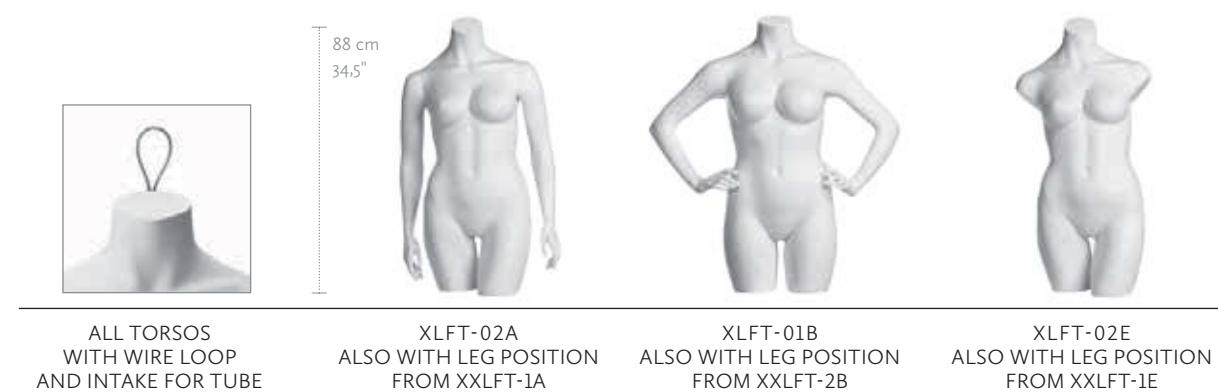

02 | TORSOS & FORMS XL & XXL TORSOS

Stands for torsos need to be ordered separately.

FEMALE XL MEASUREMENTS	EU	US
BUST	104 cm	41"
WAIST	65 cm	25,5"
HIP	90 cm	35,5"
CUP SIZE	80 C	36 C
CLOTHES SIZE	44	16
COLOR		
WHITE	1313	

FEMALE XXL MEASUREMENTS	EU	US
BUST	107 cm	42"
WAIST	84 cm	33"
HIP	110 cm	43,5"
CUP SIZE	90 C	40 C
CLOTHES SIZE	46	18
COLOR		
WHITE	1313	

MALE XL MEASUREMENTS	EU	US
CHEST	100 cm	39,5"
WAIST	88 cm	34,5"
HIP	106 cm	41,5"
COLLAR	43 cm	17"
CLOTHES SIZE	54	44
COLOR		
WHITE	1313	

MALE XXL MEASUREMENTS	EU	US
CHEST	104 cm	41"
WAIST	89 cm	36"
HIP	110 cm	43,5"
COLLAR	45 cm	17,5"
CLOTHES SIZE	56	46
COLOR		
WHITE	1313