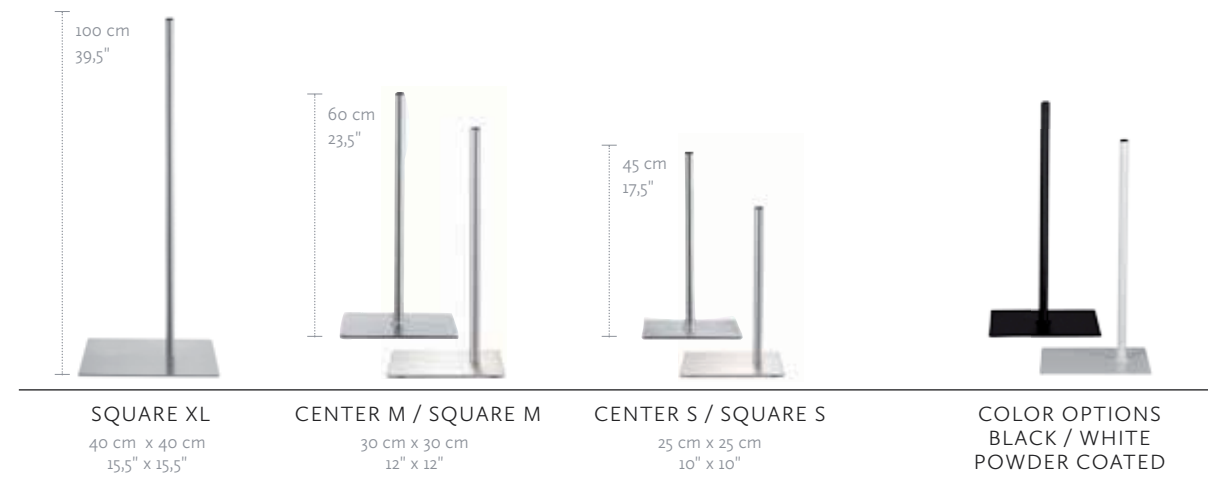

02 | TORSOS & FORMS STANDS

COLORS

BRUSHED STAINLESS STEEL LOOK	4101
BLACK POWDER COATED	4104
WHITE POWDER COATED	4110
CHROME	4102
DARK WOOD	4201
LIGHT WOOD	4202

OUR RECOMMENDATION

CENTER S / SQUARE S FOR KIDS TORSOS
CENTER M / SQUARE M FOR FEMALE TORSOS
CENTER L / SQUARE L FOR MALE TORSOS
TBMB-03S, TBWB-01S, TBWB-02S FOR KIDS TORSOS
(4-8 YEARS)