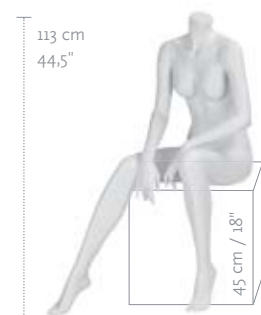

HLF-06

FEMALE			
MEASUREMENTS	EU	US	
HEIGHT	160 cm	63"	
BUST	84 cm	33"	
WAIST	62 cm	24,5"	
HIP	86 cm	34"	
CUP SIZE	75 B	34 B	
CLOTHES SIZE	36-38	8-10	
SHOE SIZE	38	8	
HEEL HEIGHT	10 cm	4"	

COLOR			
WHITE	1313		

MALE			
MEASUREMENTS	EU	US	
HEIGHT	164 cm	64,5"	
CHEST	95 cm	37,5"	
WAIST	76 cm	30"	
HIP	95 cm	37,5"	
COLLAR	37 cm	14,5"	
CLOTHES SIZE	48-50	38-40	
SHOE SIZE	42	9	
HEEL HEIGHT	2-3 cm	1"	

COLOR			
WHITE	1313