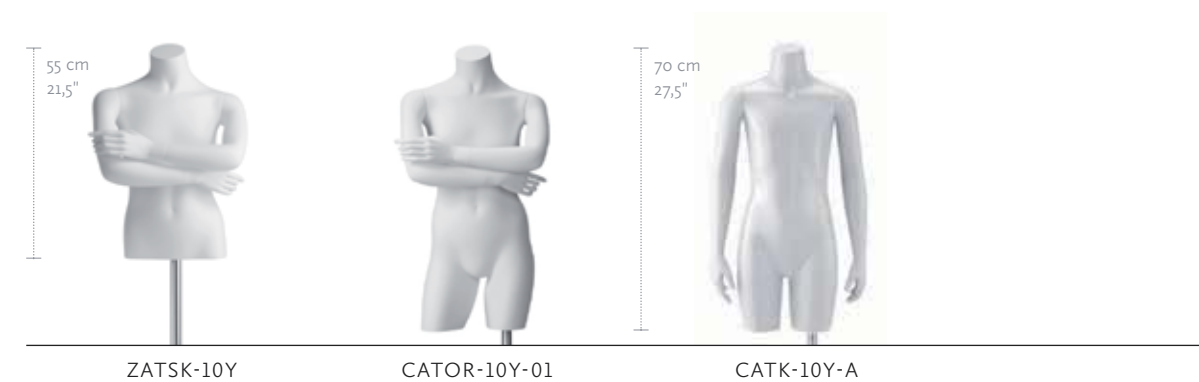

02 | TORSOS & FORMS KIDS TORSOS & TROUSER FORMS

CLOTHES SIZE	EU	US
4 YEARS	104-110	5
6 YEARS	116-122	6-7
8 YEARS	128-134	9-10
10 YEARS	140-146	11
12 YEARS	152-158	14

COLORS	
WHITE	1313
WHITE SHINY	1313S

Stands for torsos need to be ordered separately.