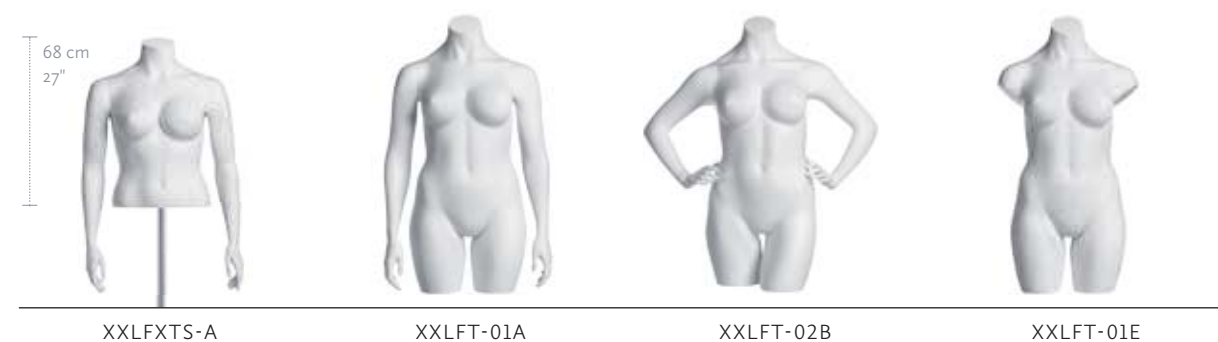

02 | TORSOS & FORMS XL & XXL TORSOS

Stands for torsos need to be ordered separately.

FEMALE XL MEASUREMENTS	EU	US
BUST	104 cm	41"
WAIST	65 cm	25,5"
HIP	90 cm	35,5"
CUP SIZE	80 C	36 C
CLOTHES SIZE	44	16
COLOR		
WHITE	1313	

FEMALE XXL MEASUREMENTS	EU	US
BUST	107 cm	42"
WAIST	84 cm	33"
HIP	110 cm	43,5"
CUP SIZE	90 C	40 C
CLOTHES SIZE	46	18
COLOR		
WHITE	1313	

MALE XL MEASUREMENTS	EU	US
CHEST	100 cm	39,5"
WAIST	88 cm	34,5"
HIP	106 cm	41,5"
COLLAR	43 cm	17"
CLOTHES SIZE	54	44
COLOR		
WHITE	1313	

MALE XXL MEASUREMENTS	EU	US
CHEST	104 cm	41"
WAIST	89 cm	36"
HIP	110 cm	43,5"
COLLAR	45 cm	17,5"
CLOTHES SIZE	56	46
COLOR		
WHITE	1313