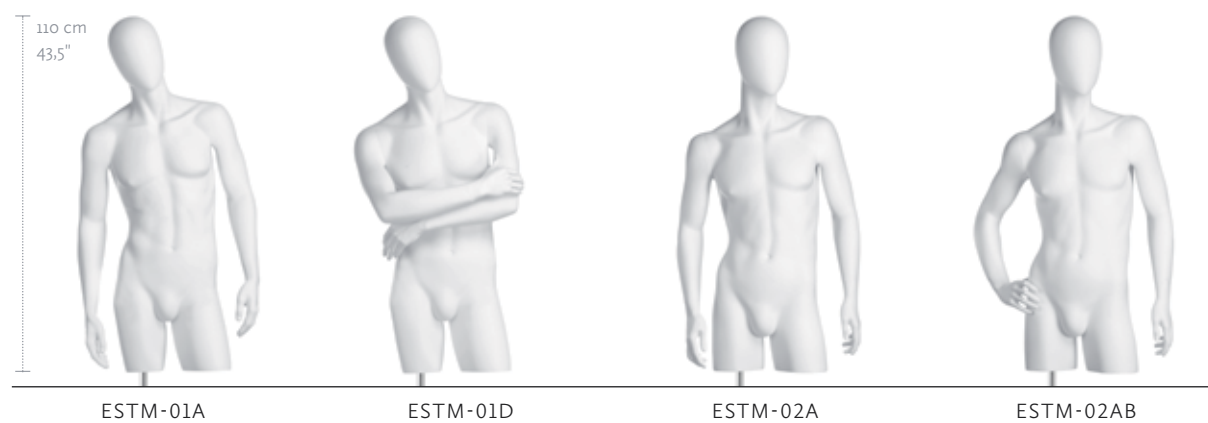

02 | TORSOS & FORMS MALE TORSOS

MEASUREMENTS	EU	US
CHEST	97 cm	38"
WAIST	78 cm	30,5"
HIP	94 cm	37"
COLLAR	37 cm	14,5"
CLOTHES SIZE	48-50	38-40
COLOR		
WHITE	1313	

Stands for torsos need to be ordered separately.