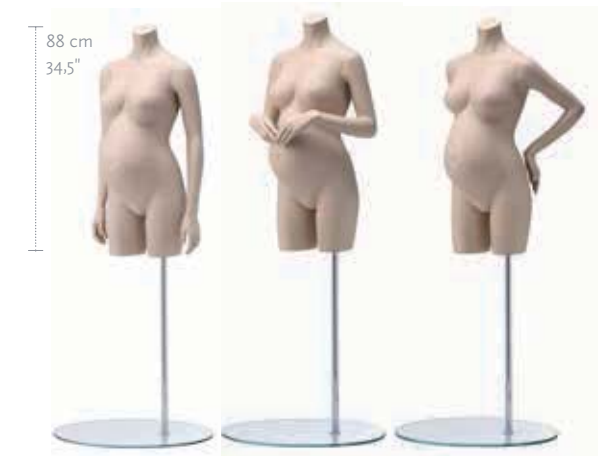

HLMTTF-01A

HLMTTF-01G

HLMTTF-01K