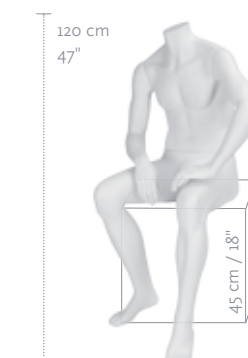

FEMALE XXL MEASUREMENTS	EU	US
BUST	107 cm	42"
WAIST	84 cm	33"
HIP	110 cm	43,5"
CUP SIZE	90 C	40 C
CLOTHES SIZE	46	18
COLOR		
WHITE	1313	

MALE XL MEASUREMENTS	EU	US
CHEST	100 cm	39,5"
WAIST	88 cm	34,5"
HIP	106 cm	41,5"
COLLAR	43 cm	17"
CLOTHES SIZE	54	44
COLOR		
WHITE	1313	

02 | TORSOS & FORMS ELEGANCE

FEMALE MEASUREMENTS	EU	US
BUST	83 cm	32,5"
WAIST	62 cm	24,5"
HIP	88 cm	34,5"
CUP SIZE	75 B	34 B
CLOTHES SIZE	36-38	8-10

Stands for torsos need to be ordered separately.

02 | TORSOS & FORMS HEADS & ARMS & LEGS

FEMALE			
MEASUREMENTS	EU	US	
HEIGHT	160 cm	63"	
BUST	84 cm	33"	
WAIST	62 cm	24,5"	
HIP	86 cm	34"	
CUP SIZE	75 B	34 B	
CLOTHES SIZE	36-38	8-10	
SHOE SIZE	38	8	
HEEL HEIGHT	10 cm	4"	

COLOR			
WHITE	1313		

MALE			
MEASUREMENTS	EU	US	
HEIGHT	164 cm	64,5"	
CHEST	95 cm	37,5"	
WAIST	76 cm	30"	
HIP	95 cm	37,5"	
COLLAR	37 cm	14,5"	
CLOTHES SIZE	48-50	38-40	
SHOE SIZE	42	9	
HEEL HEIGHT	2-3 cm	1"	

COLOR			
WHITE	1313		