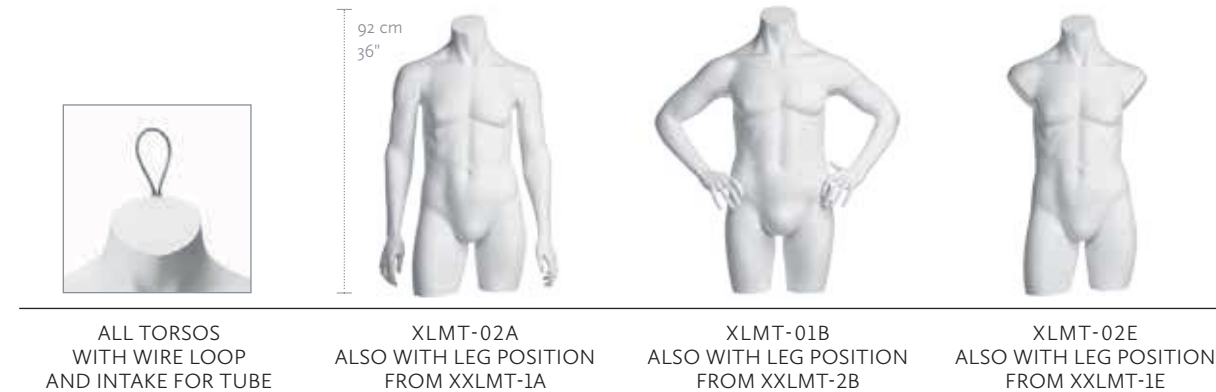

02 | TORSOS & FORMS XL & XXL TORSOS

Stands for torsos need to be ordered separately.

FEMALE XL MEASUREMENTS	EU	US
BUST	104 cm	41"
WAIST	65 cm	25,5"
HIP	90 cm	35,5"
CUP SIZE	80 C	36 C
CLOTHES SIZE	44	16
COLOR		
WHITE	1313	

FEMALE XXL MEASUREMENTS	EU	US
BUST	107 cm	42"
WAIST	84 cm	33"
HIP	110 cm	43,5"
CUP SIZE	90 C	40 C
CLOTHES SIZE	46	18
COLOR		
WHITE	1313	

MALE XL MEASUREMENTS	EU	US
CHEST	100 cm	39,5"
WAIST	88 cm	34,5"
HIP	106 cm	41,5"
COLLAR	43 cm	17"
CLOTHES SIZE	54	44
COLOR		
WHITE	1313	

MALE XXL MEASUREMENTS	EU	US
CHEST	104 cm	41"
WAIST	89 cm	36"
HIP	110 cm	43,5"
COLLAR	45 cm	17,5"
CLOTHES SIZE	56	46
COLOR		
WHITE	1313