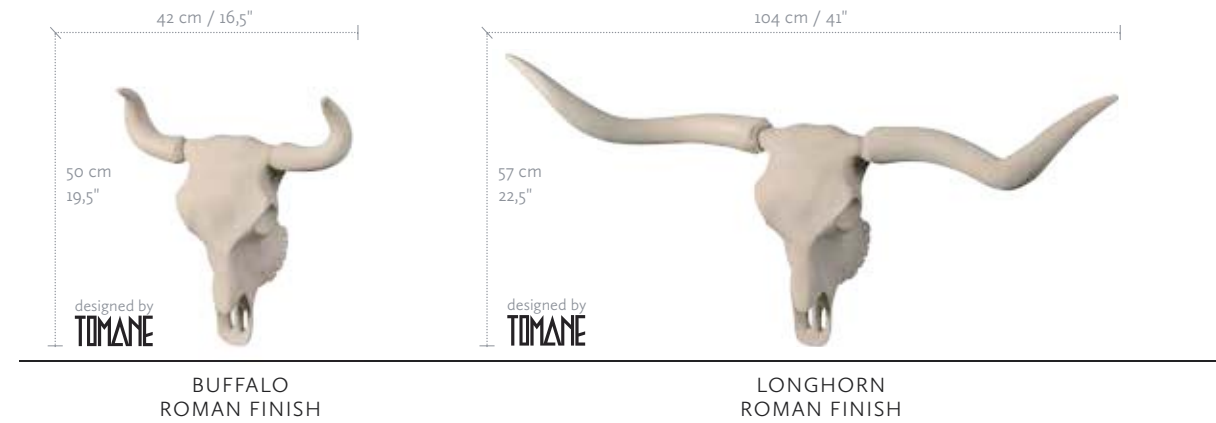

01 | OBJECTS
ANIMALS

Lampshades are not included.