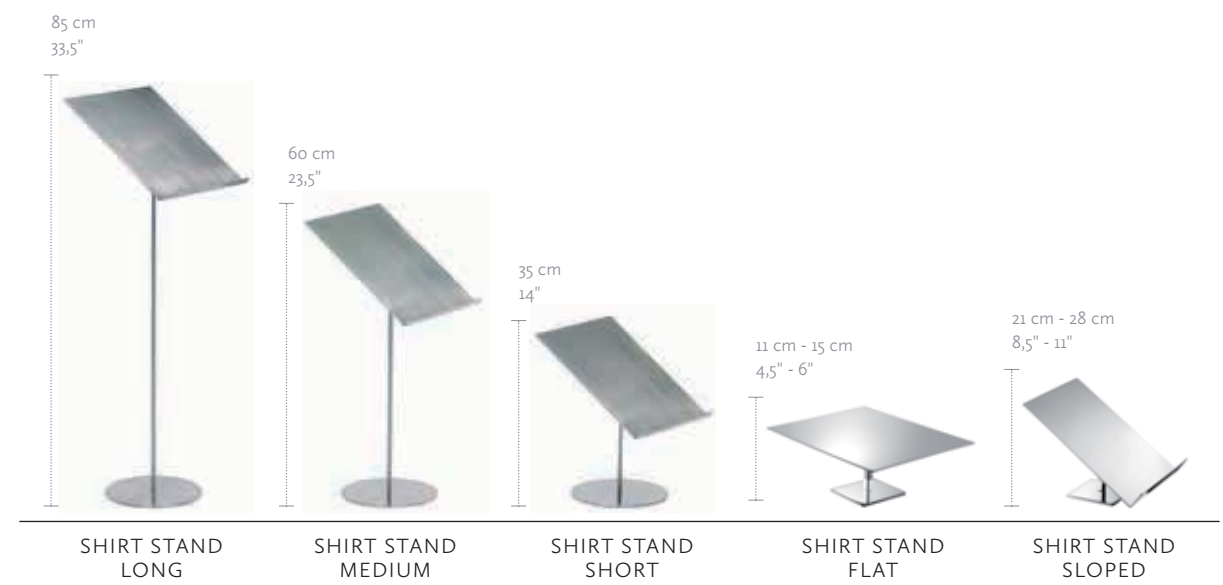

01 | OBJECTS DISPLAYS

COLORS

WHITE	1313
BRUSHED STAINLESS STEEL LOOK	4101
CHROME	4102