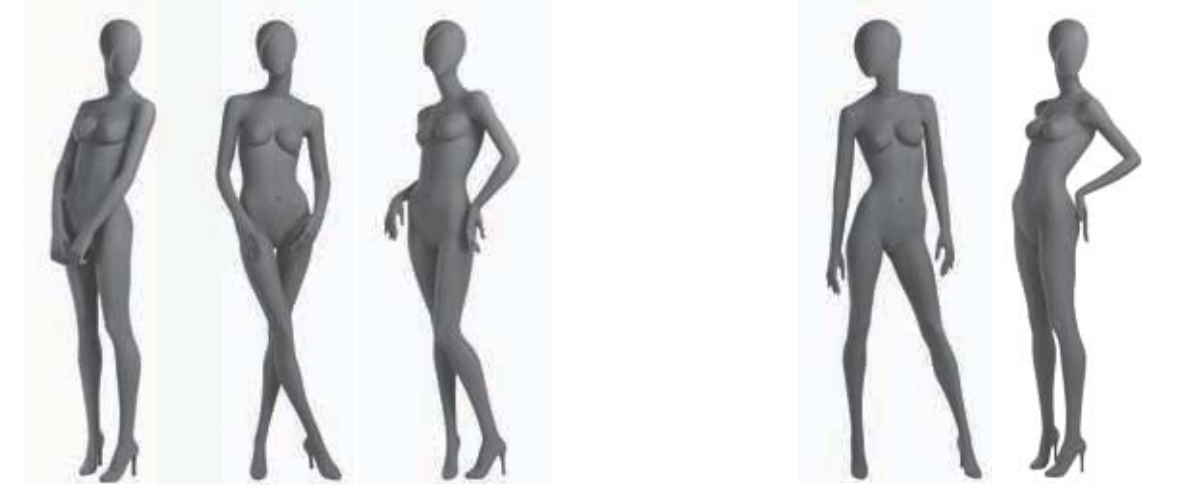

CUF-06

CUF-01

CUF-07

CUF-08

CUF-03

CUF-04

MEASUREMENTS	EU	US
HEIGHT	184 cm	72"
BUST	83 cm	33"
WAIST	60 cm	24"
HIP	88 cm	35"
CUP SIZE	75 B	34 B
CLOTHES SIZE	34-36	6-8
SHOE SIZE	37/38	7½
HEEL HEIGHT	10 cm	4"