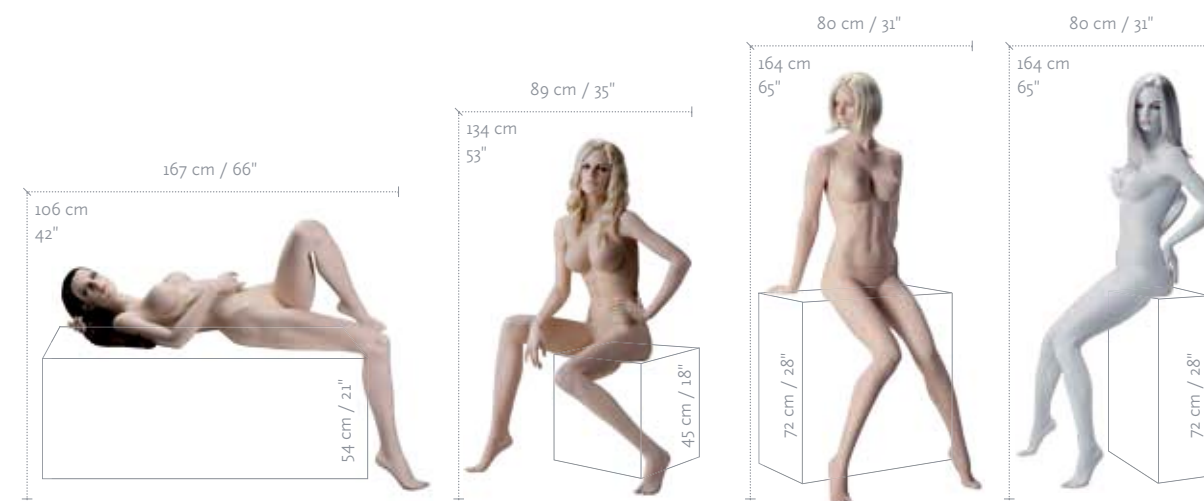

SDF-09

SDF-13

SDF-12

SDF-07

SDF-08

MEASUREMENTS	EU	US
HEIGHT	183 cm	72"
BUST	94 cm	37"
WAIST	63 cm	25"
HIP	90 cm	36"
CUP SIZE	80 C	36 C
CLOTHES SIZE	36-38	8-10
SHOE SIZE	38/39	8½
HEEL HEIGHT	12 cm	4¾"

These mannequins are shown with cup size EU 80 C, US 36 C. A small cup size EU 75 B, US 34 B can be delivered upon request.

MEASUREMENTS	EU	US
HEIGHT	185 cm	73"
CHEST	96 cm	38"
WAIST	74 cm	29"
HIP	95 cm	37,5"
COLLAR	37 cm	14,5"
CLOTHES SIZE	48-50	38-40
SHOE SIZE	42/43	9
HEEL HEIGHT	3 cm	1"

**COLOR**

WHITE	1313
-------	------