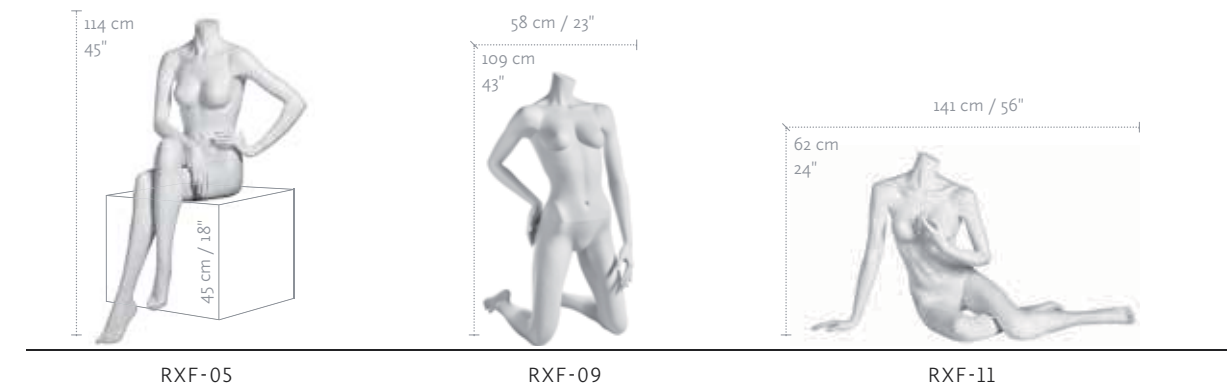

**03** | NEW CULTURE  
RELAX FEMALE

MEASUREMENTS	EU	US
CUP SIZE	75 B	34 B
CLOTHES SIZE	36-38	8-10
SHOE SIZE	38-39	8½
FURTHER MEASUREMENTS ON REQUEST		

COLOR	
WHITE	1313

MEASUREMENTS	EU	US
CLOTHES SIZE	48-50	38-40
SHOE SIZE	42-43	9
FURTHER MEASUREMENTS ON REQUEST		