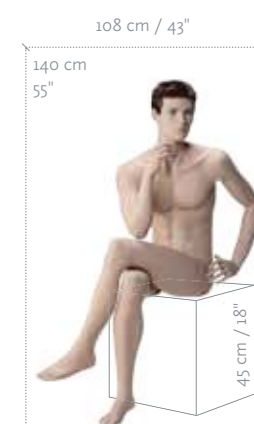

DEM-03

DEM-04

DANE  
MAKE-UP DANE

GAVIN  
MAKE-UP GAVIN

DEM-05

DEM-07

MEASUREMENTS	EU	US
HEIGHT	189 cm	75"
CHEST	96 cm	38"
WAIST	76 cm	30"
HIP	97 cm	38"
COLLAR	37 cm	14,5"
CLOTHES SIZE	48-50	40
SHOE SIZE	42/43	9
HEEL HEIGHT	2-3 cm	1"

CSM-02

CSM-07

CSM-06

MEASUREMENTS	EU	US
HEIGHT	189 cm	75"
CHEST	96 cm	38"
WAIST	76 cm	30"
HIP	97 cm	38"
COLLAR	37 cm	14,5"
CLOTHES SIZE	48-50	38-40
SHOE SIZE	42/43	9
HEEL HEIGHT	2-3 cm	1"

COLORS	
SKIN TONE NH	2101
SKIN TONE SUNTAN	2112
WHITE	1313