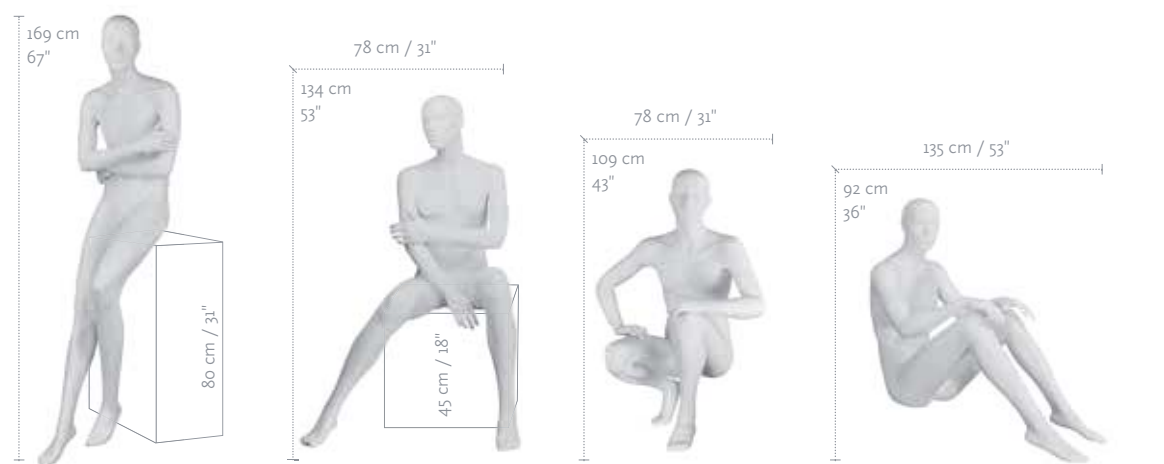

VSM-10

VSM-06

VSM-07

VSM-13

MEASUREMENTS	EU	US
HEIGHT	185 cm	73"
CHEST	96 cm	38"
WAIST	74 cm	29"
HIP	95 cm	37,5"
COLLAR	37 cm	14,5"
CLOTHES SIZE	48-50	38-40
SHOE SIZE	42/43	9
HEEL HEIGHT	3 cm	1"

COLOR

WHITE	1313