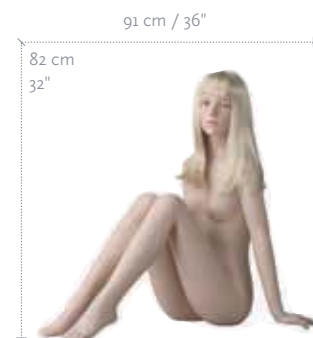

JK-10Y-03

JK-14YG-02

MEASUREMENTS	2Y-EU	2Y-US	4Y-EU	4Y-US	6Y-EU	6Y-US	8Y-EU	8Y-US
HEIGHT	93 cm	37"	111 cm	43"	123 cm	48"	131 cm	52"
CLOTHES SIZE	86-98	2T	104-110	5	116-122	6-7	128-134	9-10
SHOE SIZE	22/24	7.5	29/30	12	31/32	13.5	33/34	3