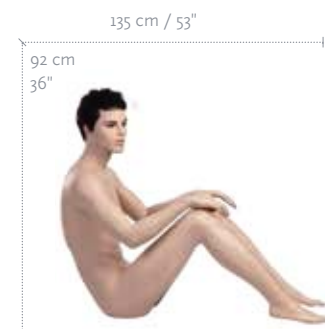

MEASUREMENTS	EU	US
HEIGHT	185 cm	73"
CHEST	96 cm	38"
WAIST	74 cm	29"
HIP	95 cm	37,5"
COLLAR	37 cm	14,5"
CLOTHES SIZE	48-50	38-40
SHOE SIZE	42/43	9
HEEL HEIGHT	3 cm	1"

**COLOR**

WHITE	1313
-------	------

VSM-12

VSM-04

VSM-10

VSM-06

VSM-07

VSM-13

MEASUREMENTS	EU	US
HEIGHT	185 cm	73"
CHEST	96 cm	38"
WAIST	74 cm	29"
HIP	95 cm	37,5"
COLLAR	37 cm	14,5"
CLOTHES SIZE	48-50	38-40
SHOE SIZE	42/43	9
HEEL HEIGHT	3 cm	1"