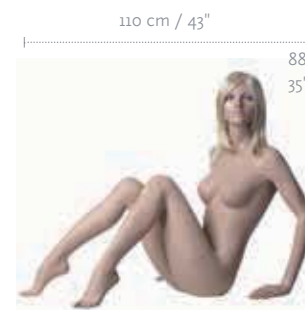

DEF-02

DEF-01A

DEF-08

DEF-09A

DEF-09B

DEF-10

DEF-11

MEASUREMENTS	EU	US
HEIGHT	181 cm	71"
BUST	86 cm	34"
WAIST	61 cm	24"
HIP	88 cm	35"
CUP SIZE	75 B	34 B
CLOTHES SIZE	36	8
SHOE SIZE	38/39	8½
HEEL HEIGHT	8 cm	3"