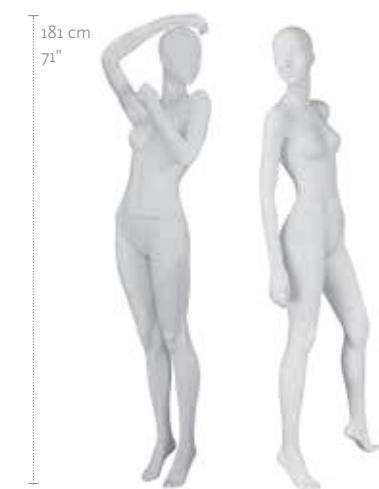

VSF-06

VSF-11 VSF-03