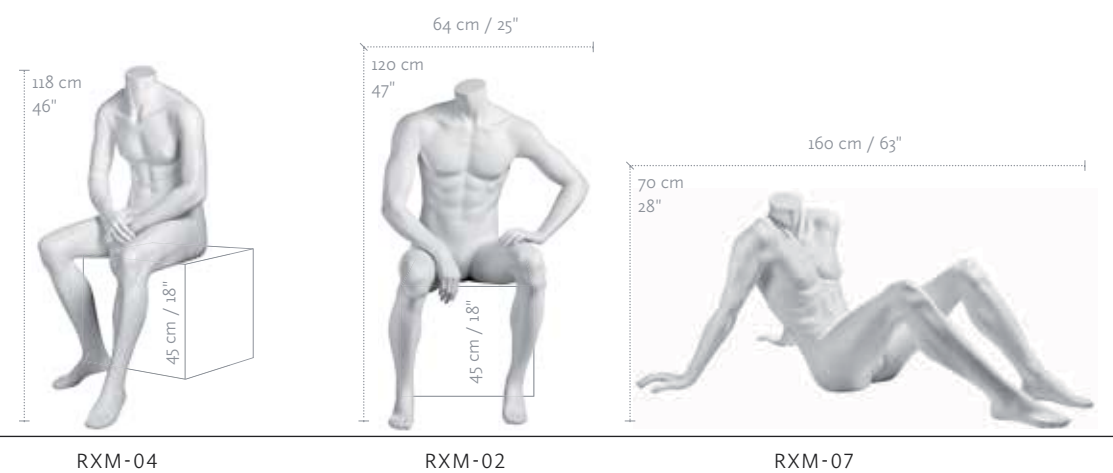

**03** | NEW CULTURE  
RELAX FEMALE

MEASUREMENTS	EU	US
CUP SIZE	75 B	34 B
CLOTHES SIZE	36-38	8-10
SHOE SIZE	38-39	8½
FURTHER MEASUREMENTS ON REQUEST		

COLOR	
WHITE	1313

MEASUREMENTS	EU	US
CLOTHES SIZE	48-50	38-40
SHOE SIZE	42-43	9
FURTHER MEASUREMENTS ON REQUEST		