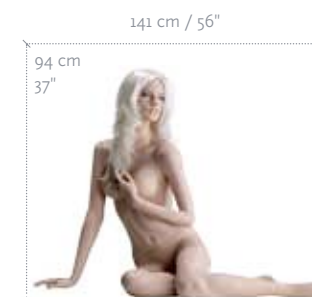

SDF-11

MEASUREMENTS	EU	US
HEIGHT	183 cm	72"
BUST	94 cm	37"
WAIST	63 cm	25"
HIP	90 cm	36"
CUP SIZE	80 C	36 C
CLOTHES SIZE	36-38	8-10
SHOE SIZE	38/39	8½
HEEL HEIGHT	12 cm	4¾"

These mannequins are shown with cup size EU 80 C, US 36 C. A small cup size EU 75 B, US 34 B can be delivered upon request.

COLORS	EU	US
SKIN TONE NH	2101	
SKIN TONE CCM	2105	
WHITE	1313