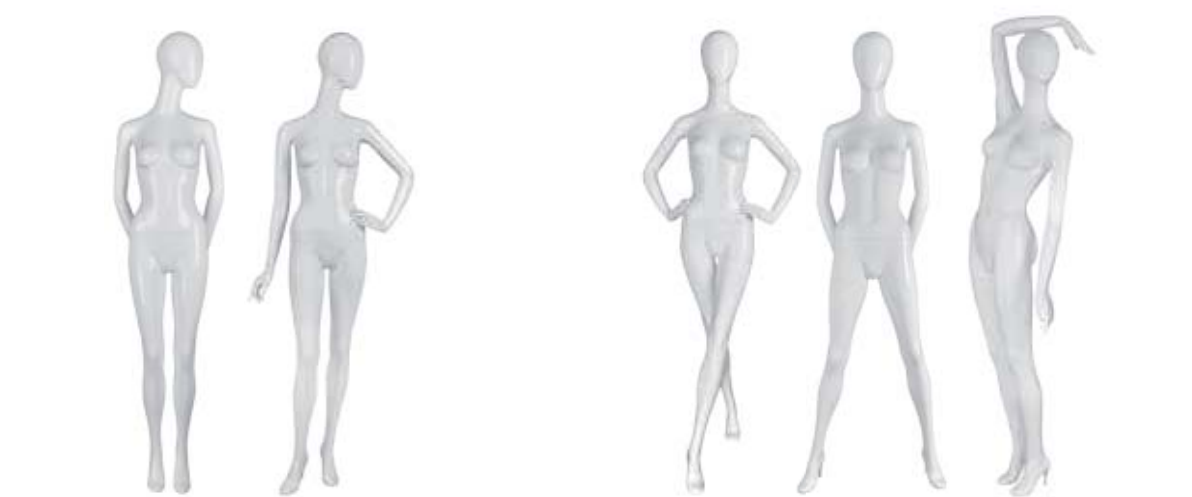

BOF-04

BOF-12

BOF-10

BOF-06

BOF-17