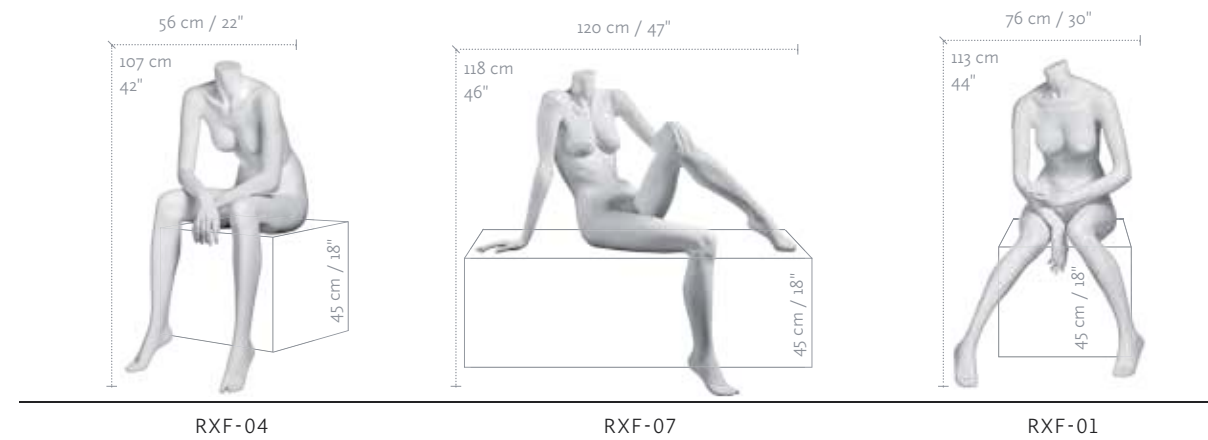

**03** | NEW CULTURE  
RELAX FEMALE

MEASUREMENTS	EU	US
CUP SIZE	75 B	34 B
CLOTHES SIZE	36-38	8-10
SHOE SIZE	38-39	8½
FURTHER MEASUREMENTS ON REQUEST		

COLOR	
WHITE	1313

MEASUREMENTS	EU	US
CLOTHES SIZE	48-50	38-40
SHOE SIZE	42-43	9
FURTHER MEASUREMENTS ON REQUEST		