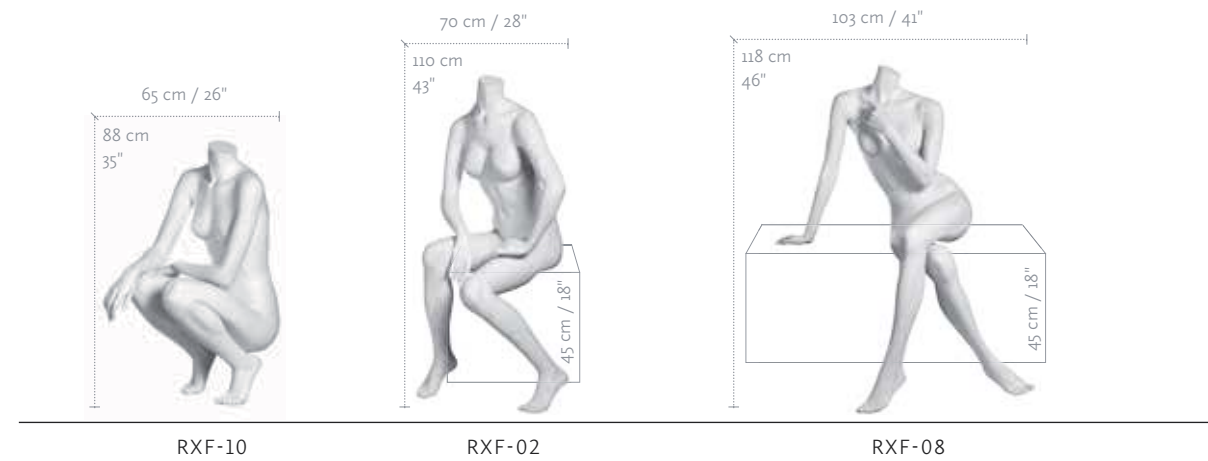

**03** | NEW CULTURE  
RELAX FEMALE

MEASUREMENTS	EU	US
CUP SIZE	75 B	34 B
CLOTHES SIZE	36-38	8-10
SHOE SIZE	38-39	8½
FURTHER MEASUREMENTS ON REQUEST		

COLOR	
WHITE	1313

MEASUREMENTS	EU	US
CLOTHES SIZE	48-50	38-40
SHOE SIZE	42-43	9
FURTHER MEASUREMENTS ON REQUEST		