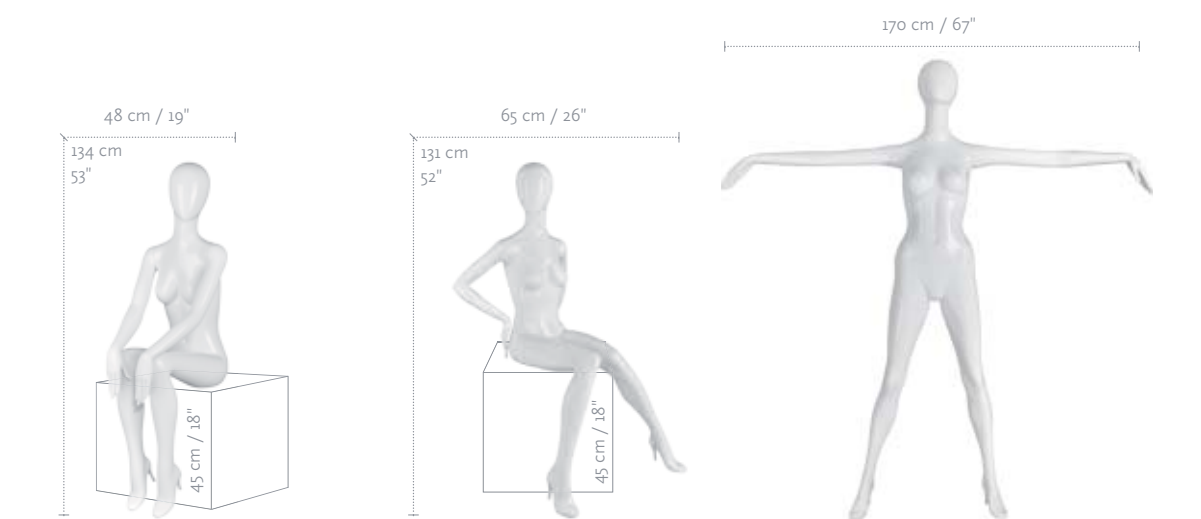

BOF-19

BOF-18

BOF-07

MEASUREMENTS	EU	US
HEIGHT	185 cm	73"
BUST	84 cm	33"
WAIST	60 cm	24"
HIP	87 cm	34"
CUP SIZE	75 B	34 B
CLOTHES SIZE	34-36	6-8
SHOE SIZE	38/39	8½
HEEL HEIGHT	8 cm	3"

COLORS

WHITE SHINY	1313S
WHITE	1313

Mannequin parts interchangeable

You can select all upper bodies, legs, and arms to create your own unique look (from pose BOF-01 to pose BOF-16).