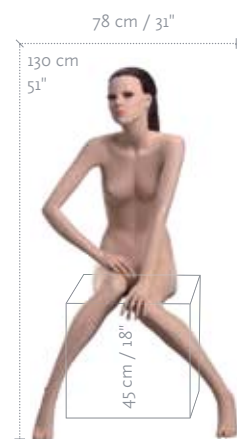

VSF-09

VSF-10

MEASUREMENTS	EU	US
HEIGHT	179 cm	70"
BUST	82 cm	32"
WAIST	60 cm	24"
HIP	87 cm	34"
CUP SIZE	75 B	34 B
CLOTHES SIZE	34-36	6-8
SHOE SIZE	38/39	8½
HEEL HEIGHT	8 cm	3"

COLOR	
WHITE	1313

VSF-02

VSF-10

VSF-06 VSF-07 VSF-02

VSF-11 VSF-03

VSF-08

VSF-09

VSF-10

MEASUREMENTS	EU	US
HEIGHT	179 cm	70"
BUST	82 cm	32"
WAIST	60 cm	24"
HIP	87 cm	34"
CUP SIZE	75 B	34 B
CLOTHES SIZE	34-36	6-8
SHOE SIZE	38/39	8½
HEEL HEIGHT	8 cm	3"