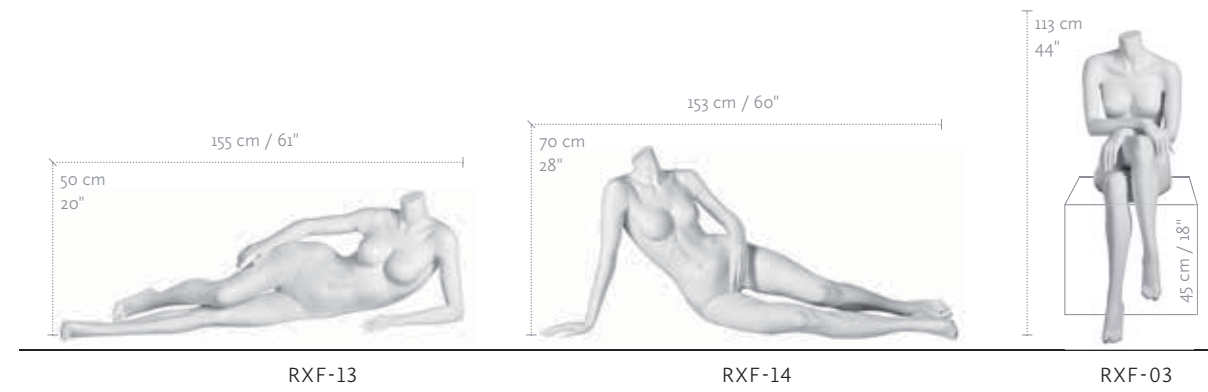

**03** | NEW CULTURE  
RELAX FEMALE

MEASUREMENTS	EU	US
CUP SIZE	75 B	34 B
CLOTHES SIZE	36-38	8-10
SHOE SIZE	38-39	8½
FURTHER MEASUREMENTS ON REQUEST		

COLOR	
WHITE	1313

MEASUREMENTS	EU	US
CLOTHES SIZE	48-50	38-40
SHOE SIZE	42-43	9
FURTHER MEASUREMENTS ON REQUEST		