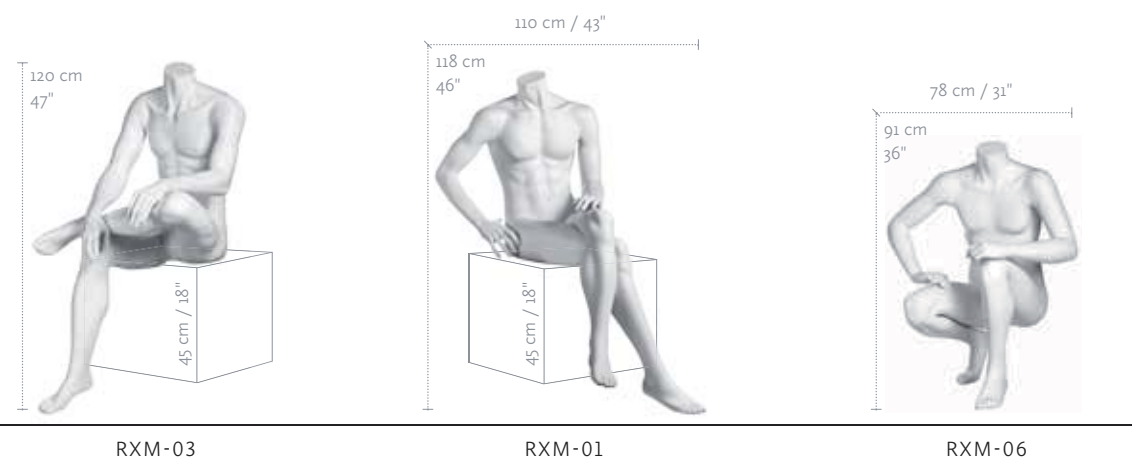

**03** | NEW CULTURE  
RELAX FEMALE

MEASUREMENTS	EU	US
CUP SIZE	75 B	34 B
CLOTHES SIZE	36-38	8-10
SHOE SIZE	38-39	8½
FURTHER MEASUREMENTS ON REQUEST		

COLOR	
WHITE	1313

MEASUREMENTS	EU	US
CLOTHES SIZE	48-50	38-40
SHOE SIZE	42-43	9
FURTHER MEASUREMENTS ON REQUEST		